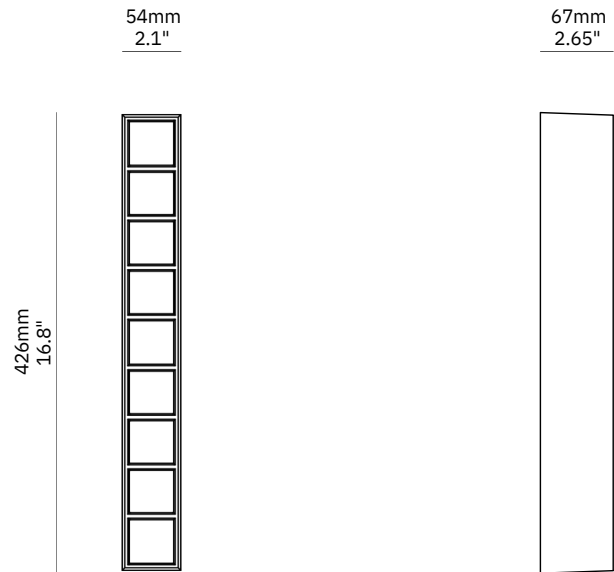

Bruce Alto

Material
Cast Brass or Cast Aluminium

Finish
Semi-polished

Diffuser
Opal Plate Glass

US / Canada
Lamp: 12V LED PCB *
Specs: 2700K, 7W, 1000 lm **
Dimming: Trailing Edge, DALI or 0-10V

AU / EU / UK
Lamp: 12V LED PCB *
Specs: 2700K, 7W, 1000 lm **
Dimming: Trailing Edge, DALI or 0-10V

* 12V driver required
** Delivered light output lower

CAST ALUMINUM

CAST BRONZE