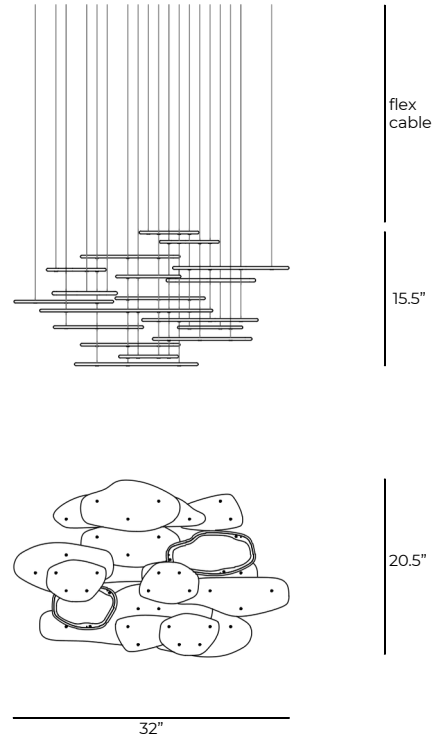

Bruma Chandelier Dense 80

BMCHDE80

IP20

Materials

Murano Glass and Aluminium

Weight (excluded canopy)

~19 lbs

Power Input

110-120V 50-60Hz

Light Source (included)

2 Proprietary LEDs. Tot. 29.6 W, 3004 Lumens,

2700K warm white. CRI>90.

75% downwards and 25% upwards.

CONFIGURATION

STEP 1 - CHOOSE YOUR METAL + GLASS FINISH

METAL + GLASS

W31.9" X D21" X H1.4"

WHITE RAL 9016

PHASECUT

*Custom Canopy Colour (RAL Classic) available on request

+ Single canopy with built-in Driver and Alternative dimmable standards, if required by electrician.

W31.9" X D21" X H1.4"

WHITE RAL 9016

1-10 VOLT