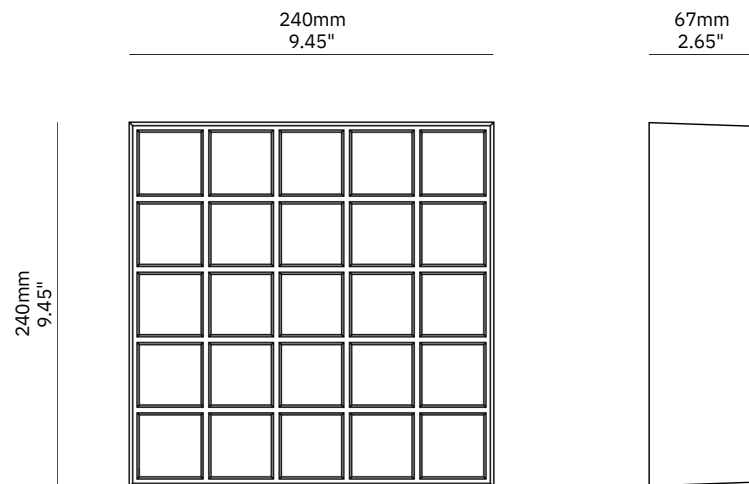

# Bruce

Material  
Cast Brass or Cast Aluminium

Finish  
Semi-polished

Diffuser  
Opal Plate Glass

US / Canada  
Lamp: 12V LED PCB \*  
Specs: 2700K, 14W, 2000 lm \*\*  
Dimming: Trailing Edge, DALI or 0-10V