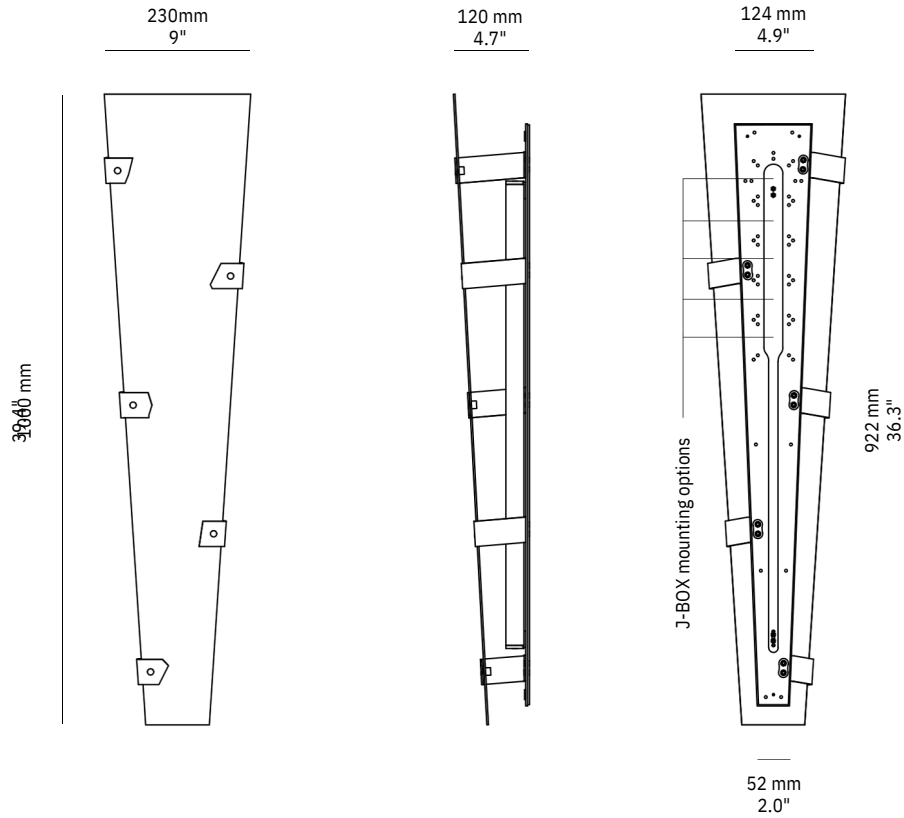

Brace

Material
Brass, Diffuser Brass or Fibreglass

Finishes
Brushed, Aged, Bronzed, Polished or Plated

Lamp Shell
ø 28 mm Opal Glass

Weight
4.5 kg (Brass and Fibreglass), 7.5 kg (Brass)

US / Canada
Lamp: 12V LED PCB *
Specs: 2700K, 12W, 1200 lm
Driver: 12V driver supplied
Dimming: ELV, DALI and 0/1-10V options

Junction Box Compatibility
Suits 3.5" or 4" Octagonal Box *

* See end of document for information

BRUSHED BRASS

BRONZED BRASS

POLISHED BRASS

CHROME PLATED

AGED BRASS