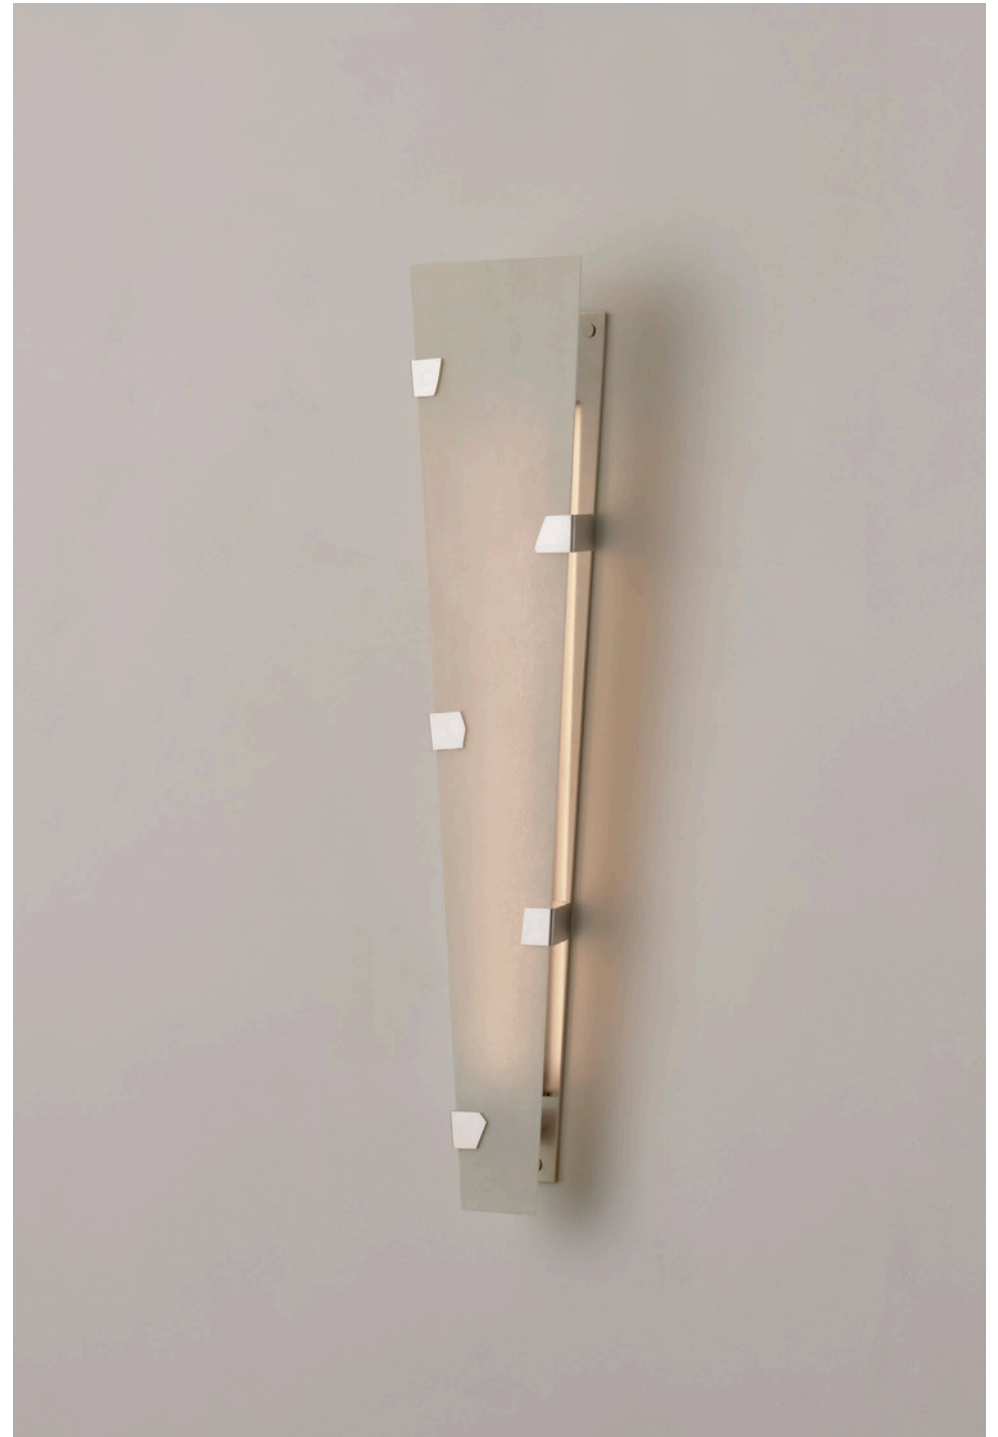

Brace

Material
Brass, Diffuser Brass or Fibreglass

Finishes
Brushed, Aged, Bronzed, Polished or Plated

Lamp Shell
ø 28 mm Opal Glass

Weight
4.5 kg (Brass and Fibreglass), 7.5 kg (Brass)

US / Canada
Lamp: 12V LED PCB *
Specs: 2700K, 12W, 1200 lm
Driver: 12V driver supplied
Dimming: ELV, DALI and 0/1-10V options

Junction Box Compatibility
Suits 3.5" or 4" Octagonal Box *

* See end of document for information

BRUSHED BRASS

BRONZED BRASS

POLISHED BRASS

CHROME PLATED

AGED BRASS