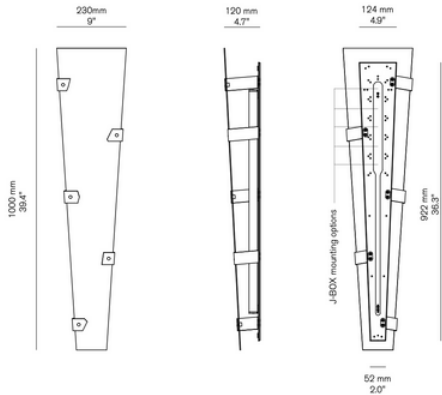

Brace

Material

Brass, Diffuser Brass or Fibreglass

Finishes

Brushed, Aged, Bronzed, Polished or Plated

Lamp Shell

ø 28 mm Opal Glass

Weight

4.5 kg (Brass and Fibreglass), 7.5 kg (Brass)

US / Canada

Lamp: 12V LED PCB *
Specs: 2700K, 12W, 1200 lm
Driver: 12V driver supplied
Dimming: ELV, DALI and 0/1-10V options

Junction Box Compatibility

Suits 3.5" or 4" Octagonal Box *