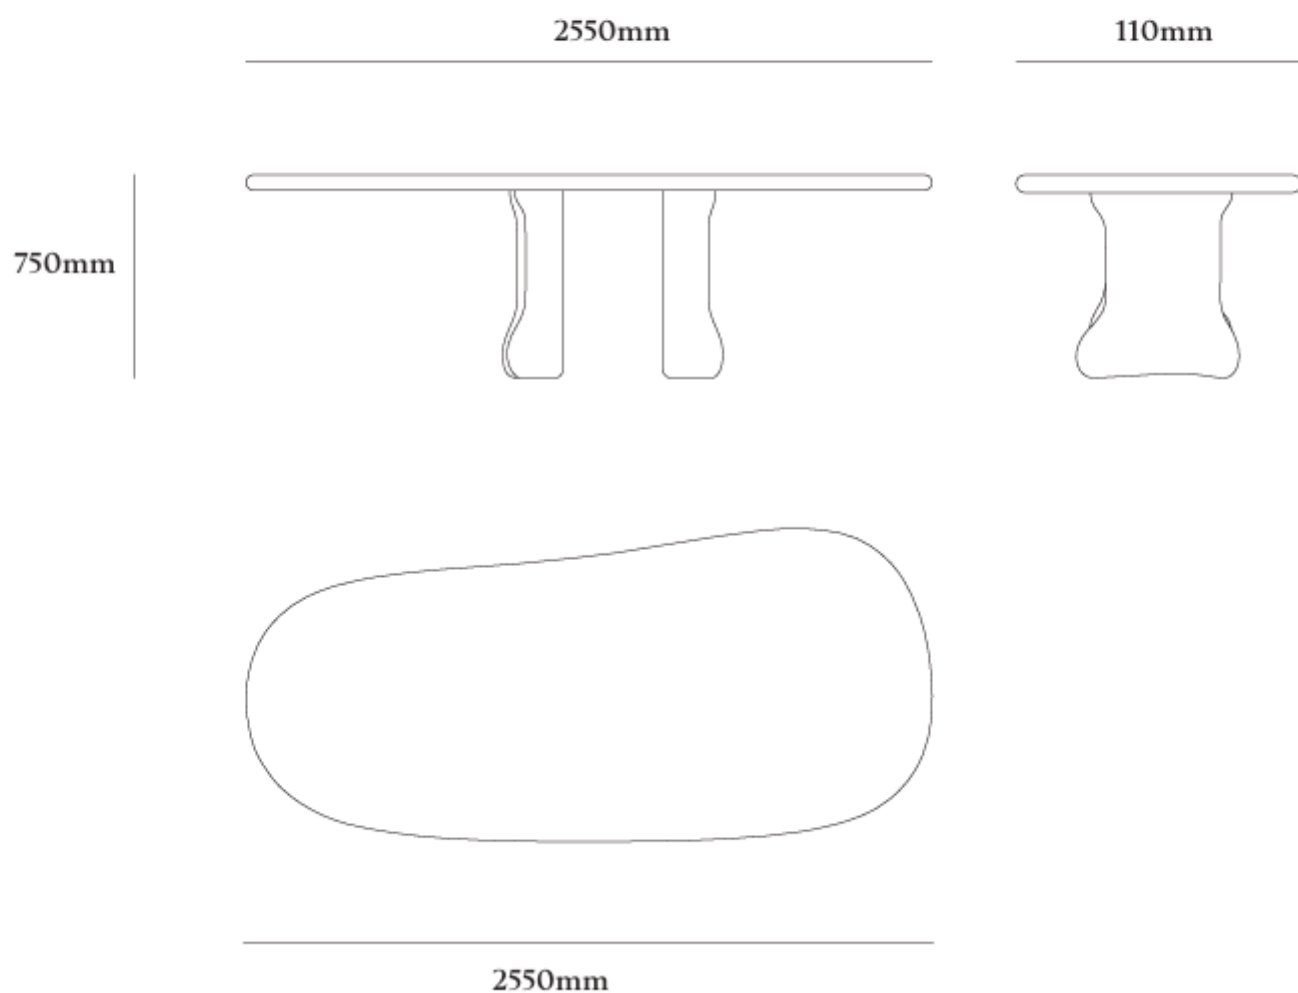

GARDE

Bone dining table, squircle

GARDE

Bone dining table, long

GARDE

WOOD OPTIONS

Oak

Walnut