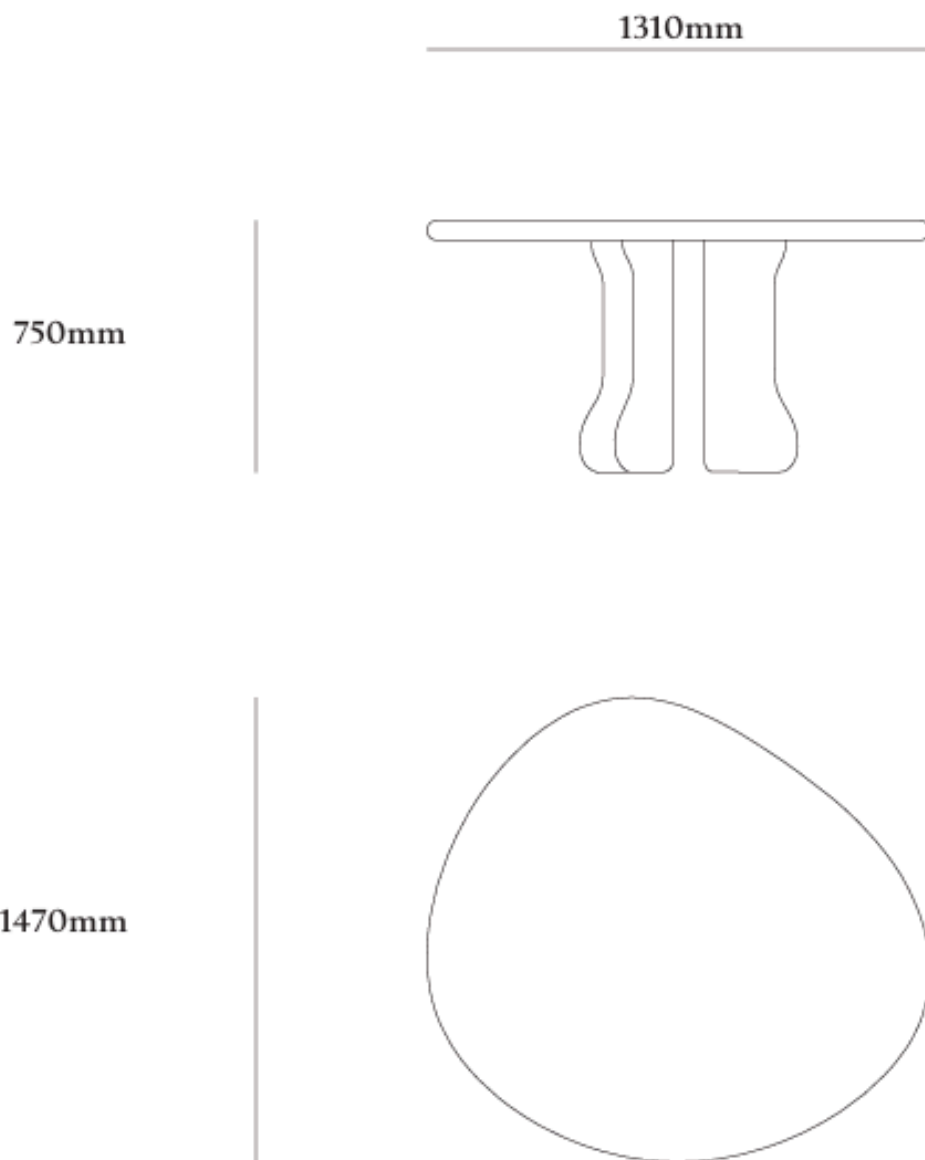

GARDE

Bone dining table, squircle

GARDE

Bone dining table, long

GARDE

WOOD OPTIONS

Oak

Walnut