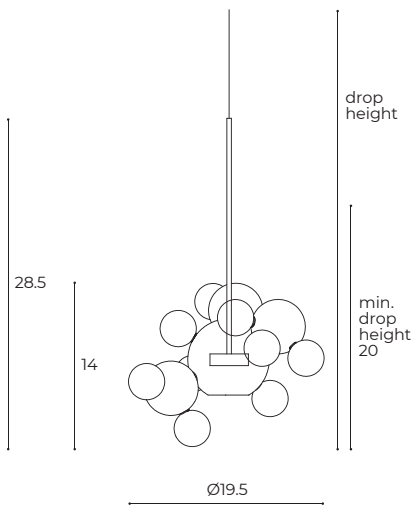

WEIGHT INCL. CANOPY

Max 5 lb

POWER INPUT

110-120V 50-60Hz

LIGHT SOURCE (INCLUDED)

Proprietary Softspot V2,
8W, 1132 Lumens, 2700K warm white. CRI>90.
75% downwards and 25% upwards

BOLLE PENDANT 14 SMALL

CONFIGURATION

VERSION

SIZE (UNIT: IN)

Bolle Pendant 14 Small

BTPE14S

**Custom Stem Height available upon request*

STEP 1: METAL FINISHES (INCLUDED IN STARTING PRICE)

Brushed Brass
BR

Brushed Bronze
BZ

CODE

Black

Max 157,5 in
Max 394 in

04B
10B

White

Max 157,5 in
Max 394 in

04W
10W

METAL TUBE (39 IN MODULES) FINISH

Matching Finish

DROP HEIGHT

SPECIFY YOUR DROP HEIGHT

20 – 39 in
39,5 – 78,5 in
79 – 118 in
118,5 – 157,5 in
up to 393,5 in

000 CM

STEP 4: CANOPY

Type of Canopy

FINISH