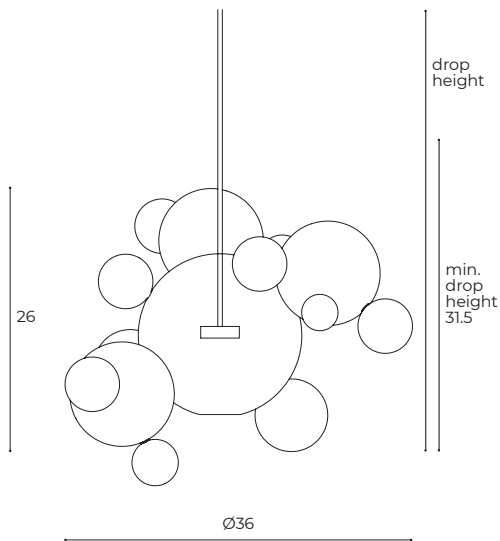

WEIGHT INCL. CANOPY

Max 11 lb

POWER INPUT

110-120V 50-60Hz

LIGHT SOURCE (INCLUDED)

Proprietary Softspot V2,
8W, 1132 Lumens, 2700K warm white. CRI>90.
75% downwards and 25% upwards

BOLLE PENDANT 14 LARGE

CONFIGURATION

VERSION

SIZE (UNIT: IN)

Bolle Pendant 14 Large

BTPE14L

**Custom Stem Height available upon request*

STEP 1: METAL FINISHES (INCLUDED IN STARTING PRICE)

Brushed Brass
BR

Brushed Bronze
BZ