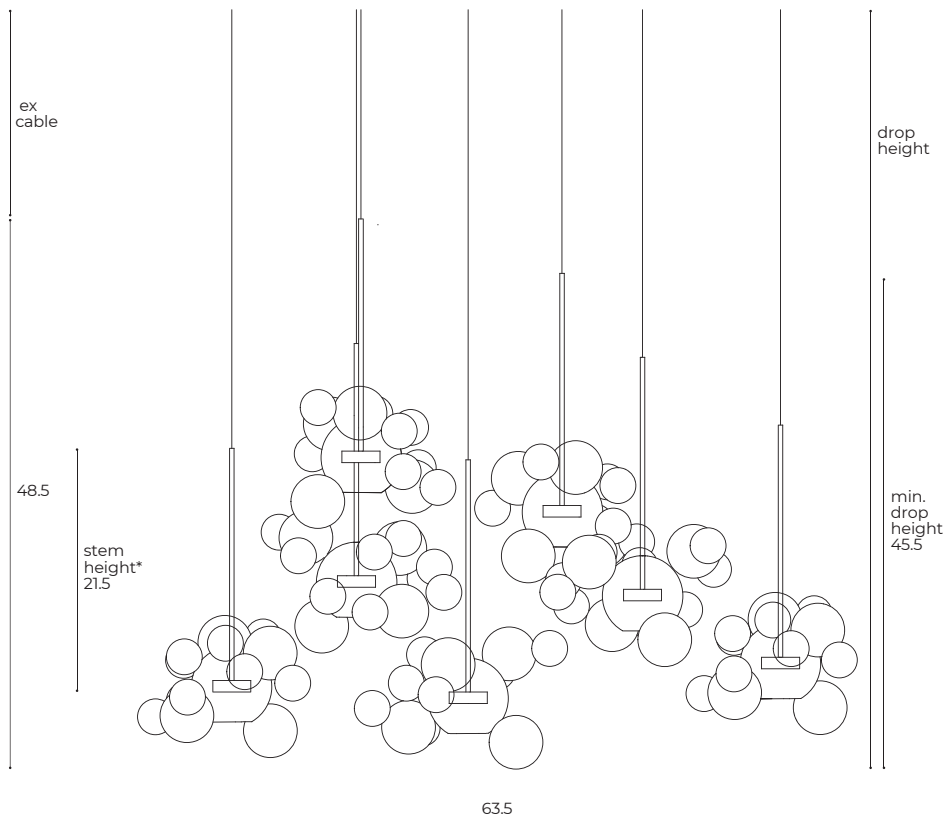

WEIGHT INCL. CANOPY

Max 48.5 lb

POWER INPUT

110-120V 50-60Hz

LIGHT SOURCE (INCLUDED)

7 Proprietary Softspot V2,
56W, 7924 Lumens, 2700K warm white. CRI > 90.
75% downwards and 25% upwards

MODULES

7X BTPE14S

BOLLE CHANDELIER ZIGZAG 98 SMALL

CONFIGURATION

VERSION

SIZE (UNIT: IN)

Bolle Chandelier ZigZag 98 Small

BTCHZZ98S

*Custom Stem Height available upon request

STEP 1: METAL FINISHES (INCLUDED IN STARTING PRICE)