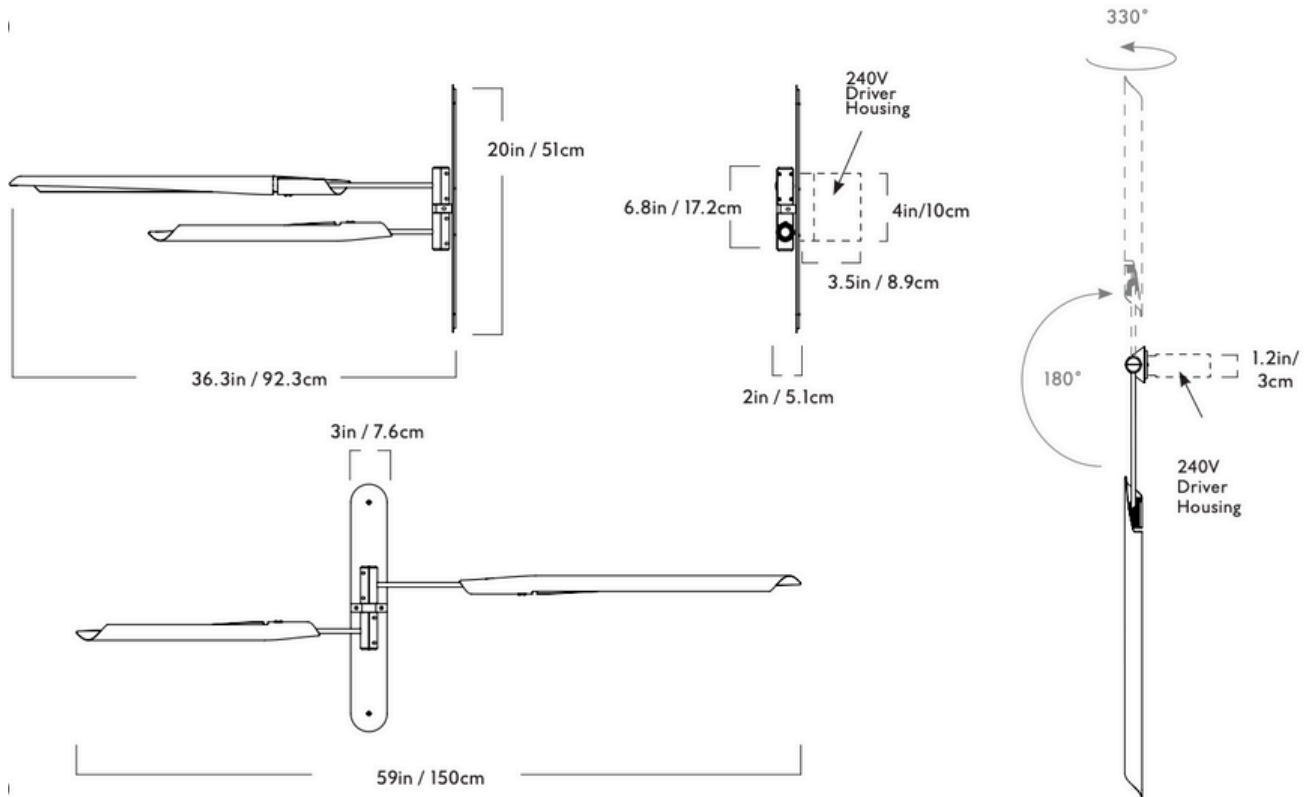

GARDE

Boden

Series
Boden

Product
Sconce 02

Dimensions
L 59in / 150cm x H 2in / 5.1cm x
H 20in / 51cm

Weight
7/7lb / 3.5kg

Materials
Brass, Aluminum

Sconce 02

Finishes/Colors
Brushed Brass, Gloss Black & White

Backplate
3-inch x 20.0-inch rounded rectangular
backplate in matching metal finish

Arm Swing
180° each arm swing

Shade rotation
330° each shade rotation

240V Illumination

Integrated LED
Wattage: 14W
Lumens: 880 Lumens est.
Color Temperature: 2700 K, 90+ CRI
LED Lifetime: 50,000 Hours est.
Dimming: ELV or 0-10V

Driver location

H 1in x W 1.6in x L 3.25in
Driver located in junction box

Fixture Mounting

Designed to be mounted on standard
2x4in. Electrical Box.
Two #8-32 screws included.
Additional mounting hardware and
LED driver enclosure provided for
240V versions.