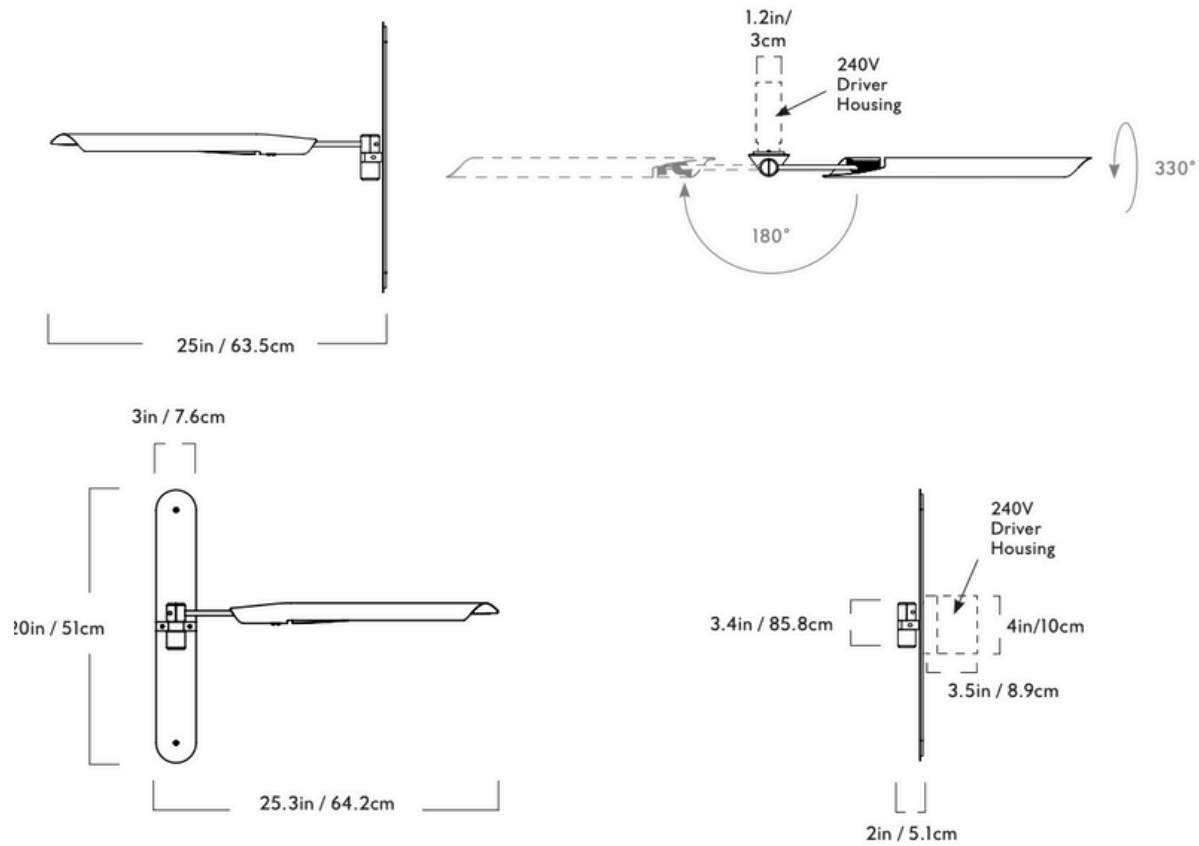

## Boden

**Series**  
Boden

**Product**  
Sconce 01

**Dimensions**  
L 25.3in / 64.2cm x W 2in / 5.1cm x  
H 20in / 51cm

**Weight**  
7.2lb / 3.25kg

**Materials**  
Brass, Aluminum

## Sconce 01

**Finishes/Colors**  
Brushed Brass, Gloss Black & White

**Backplate**  
3-inch x 20.0-inch rounded rectangular  
backplate in matching metal finish

**Arm Swing**  
180° swing

**Shade rotation**  
330° rotation

**240V Illumination**  
Integrated LED  
Wattage: 7W  
Lumens: 440 Lumens est.  
Color Temperature: 2700 K, 90+ CRI  
LED Lifetime: 50,000 Hours est.  
Dimming: ELV or 0-10V

**Driver location**  
H 1in x W 1.6in x L 3.25in  
Driver located in junction box

**Fixture Mounting**  
Designed to be mounted on standard  
2x4in. Electrical Box.  
Two #8-32 screws included.  
Additional mounting hardware and  
LED driver enclosure provided for  
240V versions.