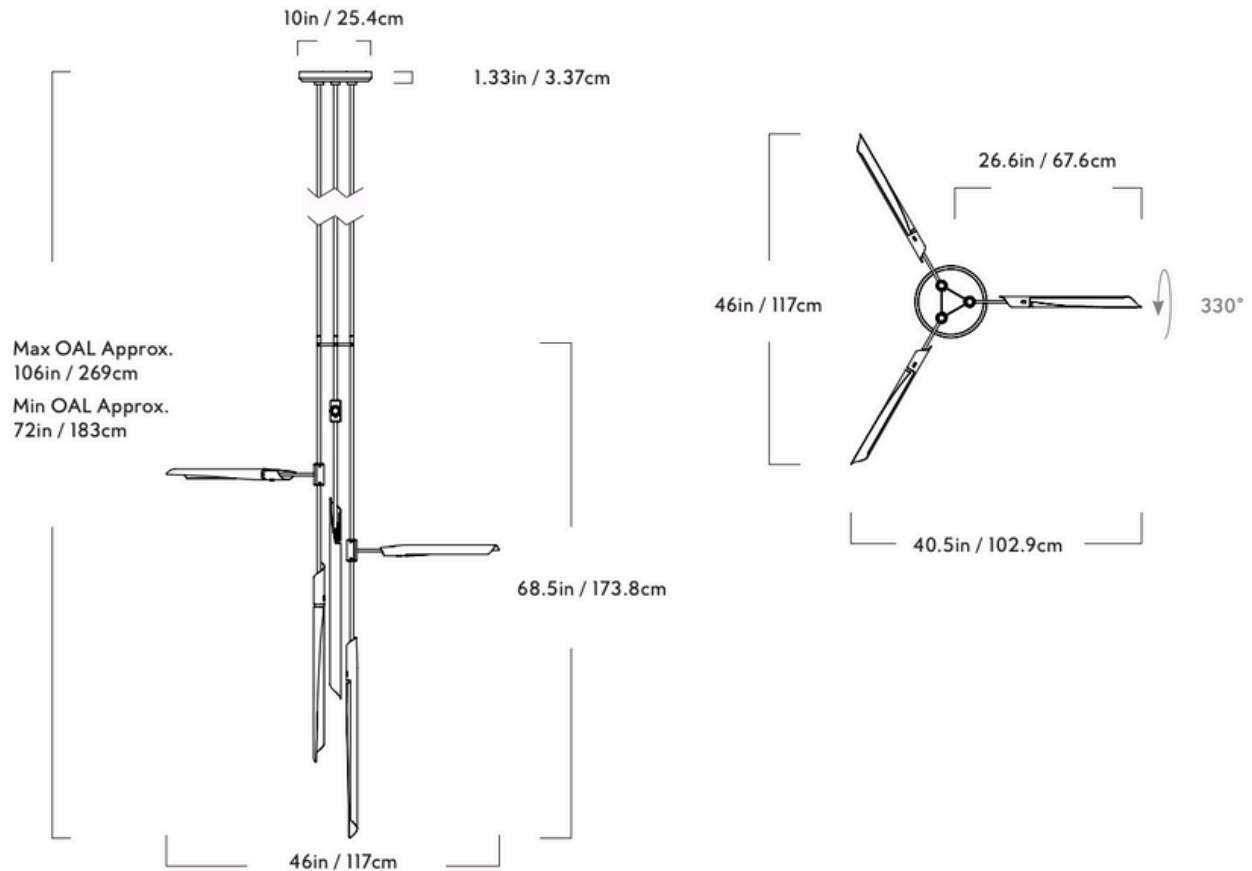

GARDE

Boden

Chandelier 06 - Vertical, 6 lights

Series
Boden

Product
Chandelier 06

Dimensions
L 46in / 117cm x W 40.5in / 102.9cm x
H 68.5in / 173.8cm

Weight
11lb / 5kg

Materials
Brass, Aluminum

Finishes/Colors
Brushed Brass, Gloss Black & White

Suspension
1/2-inch diameter stems in matching metal finish. 35-inch length included with lamp. 72-inch length available for additional cost. Stem length can be adjusted on site.

Shade rotation
330° each shade rotation

Canopy
10-inch round in matching metal finish

Ceiling Slope
0° mounting slope.
Up to 45° variable hang-straight available upon request.

Certifications
UL/cUL (120V)
CE (240V)

120V Illumination
Integrated LED
Wattage: 42W
Lumens: 2640 Lumens est.
Color Temperature: 2700 K, 90+ CRI
LED Lifetime: 50,000 Hours est.
Dimming: Triac and ELV or 0-10V

240V Illumination
Integrated LED
Wattage: 42W
Lumens: 2640 Lumens est.
Color Temperature: 2700 K, 90+ CRI
LED Lifetime: 50,000 Hours est.
Dimming: ELV or 0-10V

Driver location
Driver located in the canopy

Fixture Mounting
Designed to be mounted on standard 4in. Electrical Box.
Two #8-32 screws included.
Additional mounting hardware provided for 240V versions.