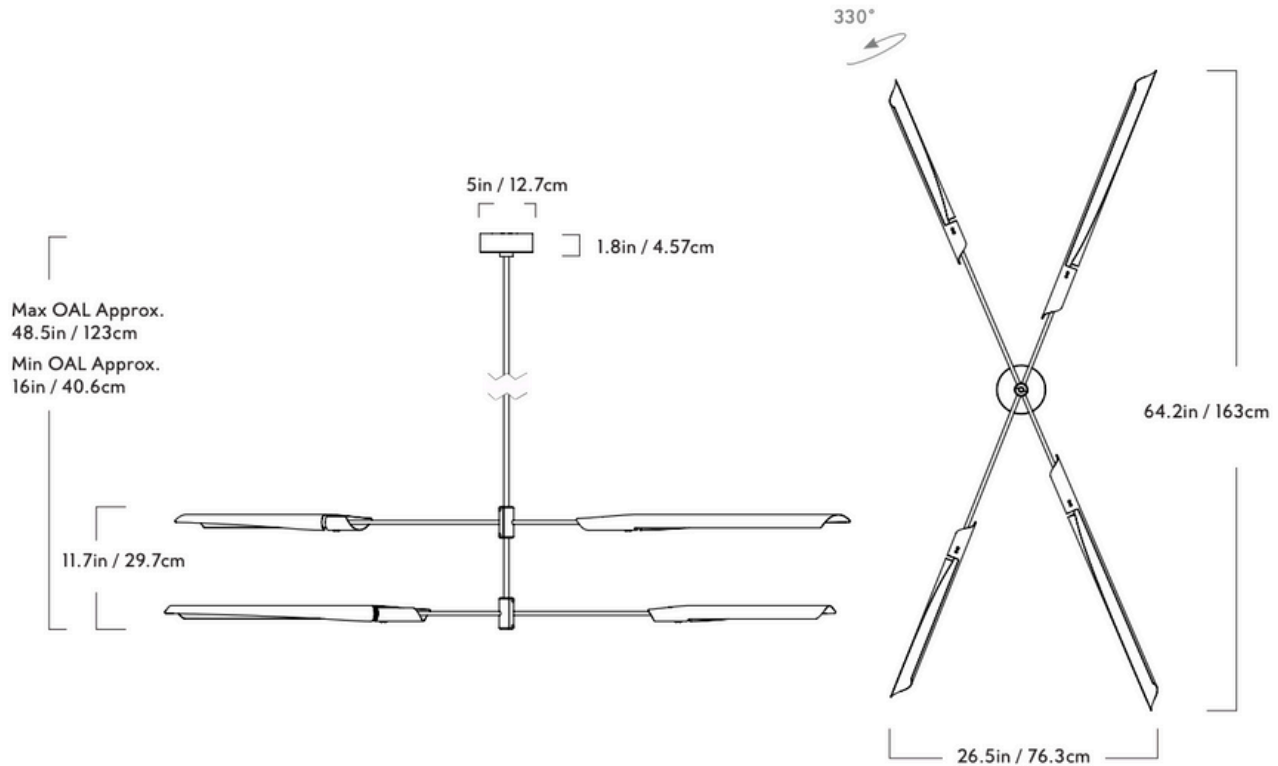

GARDE

Boden

Chandelier 04 - Horizontal, 4 lights

Series

Boden

Product

Chandelier 04

Dimensions

L 64.2in / 163cm x W 26.5in / 76.3cm x H 11.7in / 29.7cm

Weight

6.6lb / 3kg

Materials

Brass, Aluminum

Finishes/Colors

Brushed Brass, Gloss Black & White

Suspension

1/2-inch diameter stem in matching metal finish. 35-inch length included with lamp. 72-inch length available for additional cost. Stem length can be adjusted on site.

Shade rotation

330° each shade rotation

Canopy

5-inch round in matching metal finish

Ceiling Slope

0° mounting slope.
Up to 90° variable hang-straight available upon request.

Certifications

UL/cUL (120V)
CE (240V)

120V Illumination

Integrated LED
Wattage: 28W
Lumens: 1760 Lumens est.
Color Temperature: 2700 K, 90+ CRI
LED Lifetime: 50,000 Hours est.
Dimming: Triac and ELV or 0-10V

240V Illumination

Integrated LED
Wattage: 28W
Lumens: 1760 Lumens est.
Color Temperature: 2700 K, 90+ CRI
LED Lifetime: 50,000 Hours est.
Dimming: ELV or 0-10V

Driver location

Driver located in the canopy

Fixture Mounting

Designed to be mounted on standard 4in. Electrical Box.
Two #8-32 screws included.
Additional mounting hardware provided for 240V versions.