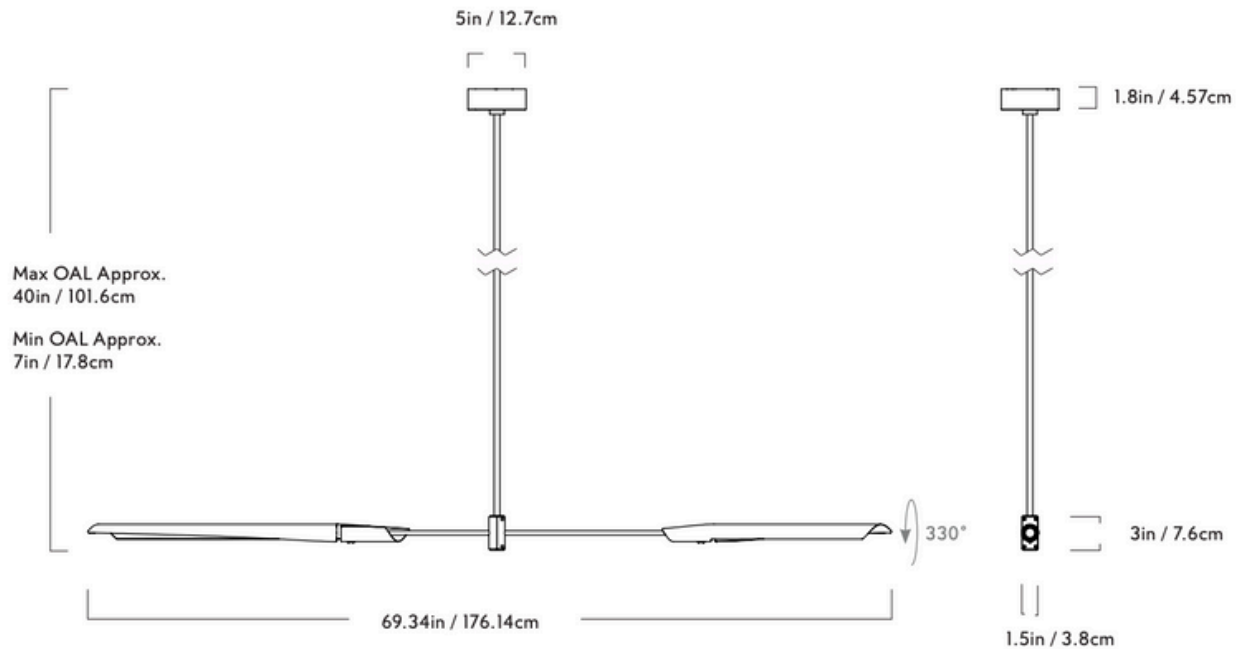

GARDE

Boden

Chandelier 02 - Horizontal, 2 lights

Series

Boden

Product

Chandelier 02

Dimensions

L 69.34in / 176.14cm x W 1.5in / 3.8cm x H 3in / 7.8cm

Weight

4.4lb / 2kg

Materials

Brass, Aluminum

Finishes/Colors

Brushed Brass, Gloss Black & White

Suspension

1/2-inch diameter stem in matching metal finish. 35-inch length included with lamp. 72-inch length available for additional cost. Stem length can be adjusted on site.

Shade rotation

330° each shade rotation

Canopy

5-inch round in matching metal finish

Ceiling Slope

0° mounting slope.
Up to 90° variable hang-straight available upon request.

Certifications

UL/cUL (120V)
CE (240V)

120V Illumination

Integrated LED
Wattage: 14W
Lumens: 880 Lumens est.
Color Temperature: 2700 K, 90+ CRI
LED Lifetime: 50,000 Hours est.
Dimming: Triac and ELV or 0-10V