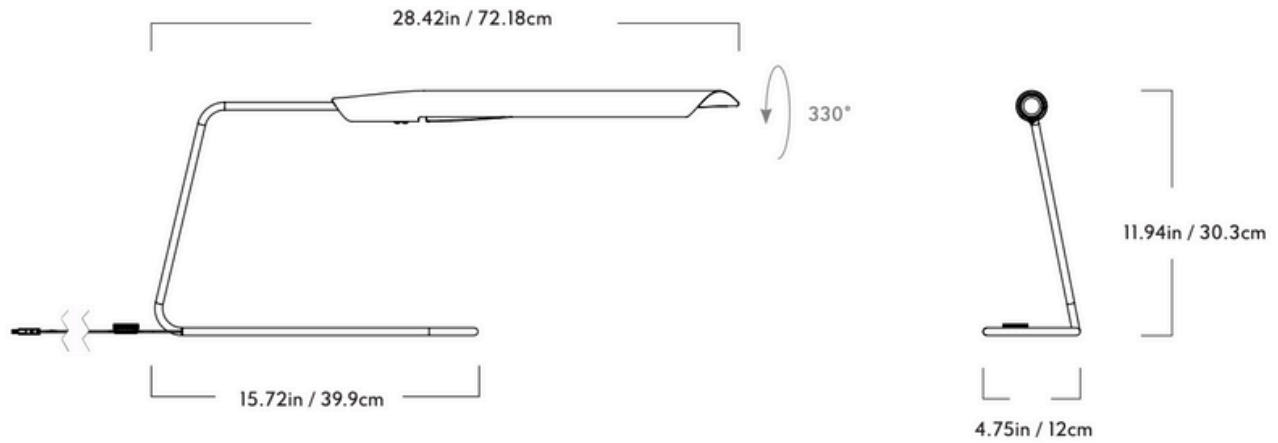

GARDE

Boden

Series
Boden

Product
Desk lamp

Dimensions
L 28.42in / 72.18cm x W 4.75in / 12cm x
H 11.94in / 30.3cm

Weight
2.2lb / 1kg

Materials
Brass, Aluminum

Desk Lamp

Finishes/Colors
Brushed Brass, Gloss Black & White

Shade rotation
330° rotation

Certifications
UL/cUL (120V)
CE (240V)

120V Illumination
Integrated LED
Wattage: 5W
Lumens: 300 Lumens est.
Color Temperature: 2700 K, 90+ CRI
LED Lifetime: 50,000 Hours est.
Dimming: Triac and ELV or 0-10V

240V Illumination
Integrated LED
Wattage: 5W
Lumens: 300 Lumens est.
Color Temperature: 2700 K, 90+ CRI
LED Lifetime: 50,000 Hours est.
Dimming: ELV or 0-10V