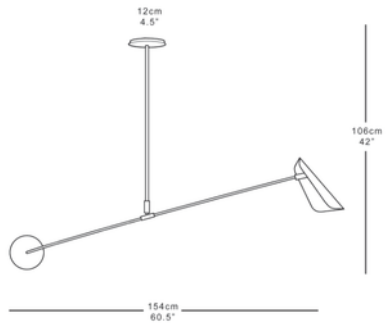

GARDE

BIRDIE SINGLE PENDANT

This supremely simple, modern pendant features a single extended bar which holds the abstract Birdie shade and spotlight at one end, balanced by a solid disc at the other. A beautifully simple graphic mobile light, which can be tilted and adjusted to suit.

Shown in satin brass.

Dimensions

Height 106cm 42"
Length 154cm 60.5"
Weight 2.2kg 5lbs

Finishes Available

Black arms with satin brass, antique brass or bronze shade and details.

Materials

Solid brass and powder coated steel.

Dimming

Yes

Lamping

G9 LED Max 7W corn cob 120V

Made in England