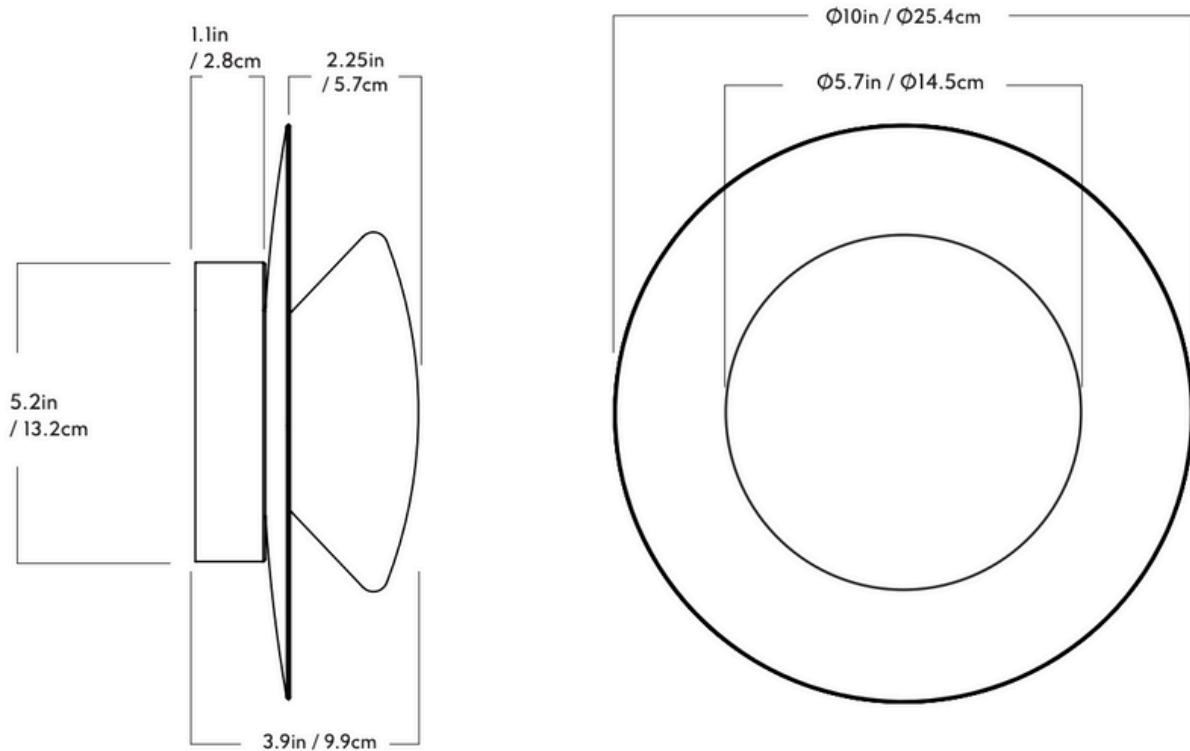

GARDE

Bell

Series

Bell

Product

Sconce 01

Dimensions

L 10in / 25.4cm x W 10in / 25.4cm x
D 3.9in / 9.9cm

Weight

4.4lb / 2kg

Materials

Brass, Glass

Sconce 01

Finishes/Colors

Unlacquered brushed brass,
Blackened brass

Glass Color

Opal

Canopy

5-inch round in matching metal finish

Certifications

UL, cUL (120V)
CE (240V)

120/277V Illumination

Integrated LED

Wattage: 8W