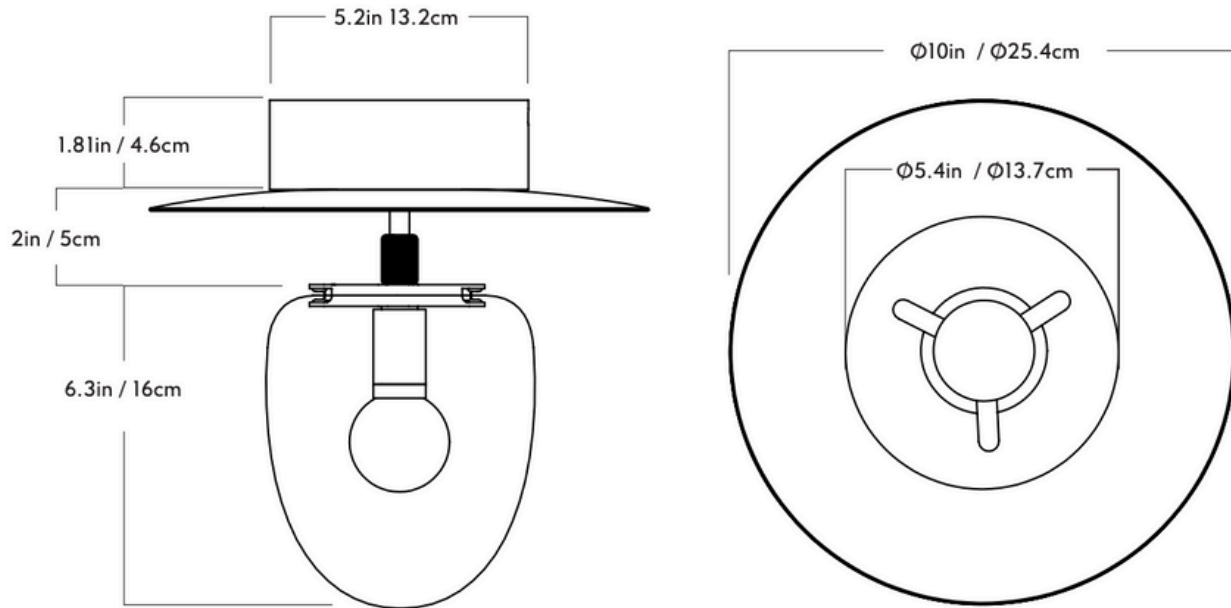

GARDE

Bell

Series

Bell

Product

Flush Mount

Dimensions

L 10in / 25.4cm x W 10in / 25.4cm
H 10.1in / 25.6cm

Weight

5.1b / 2.3kg

Materials

Brass, Glass

Flush Mount

Finishes/Colors

Unlacquered brushed brass,
Blackened brass

Glass Color

Clear, Opal

Diffuser

Opal

Canopy

5-inch round in matching metal finish

Certifications

UL, cUL (120V)
CE (240V)

120/277V Illumination