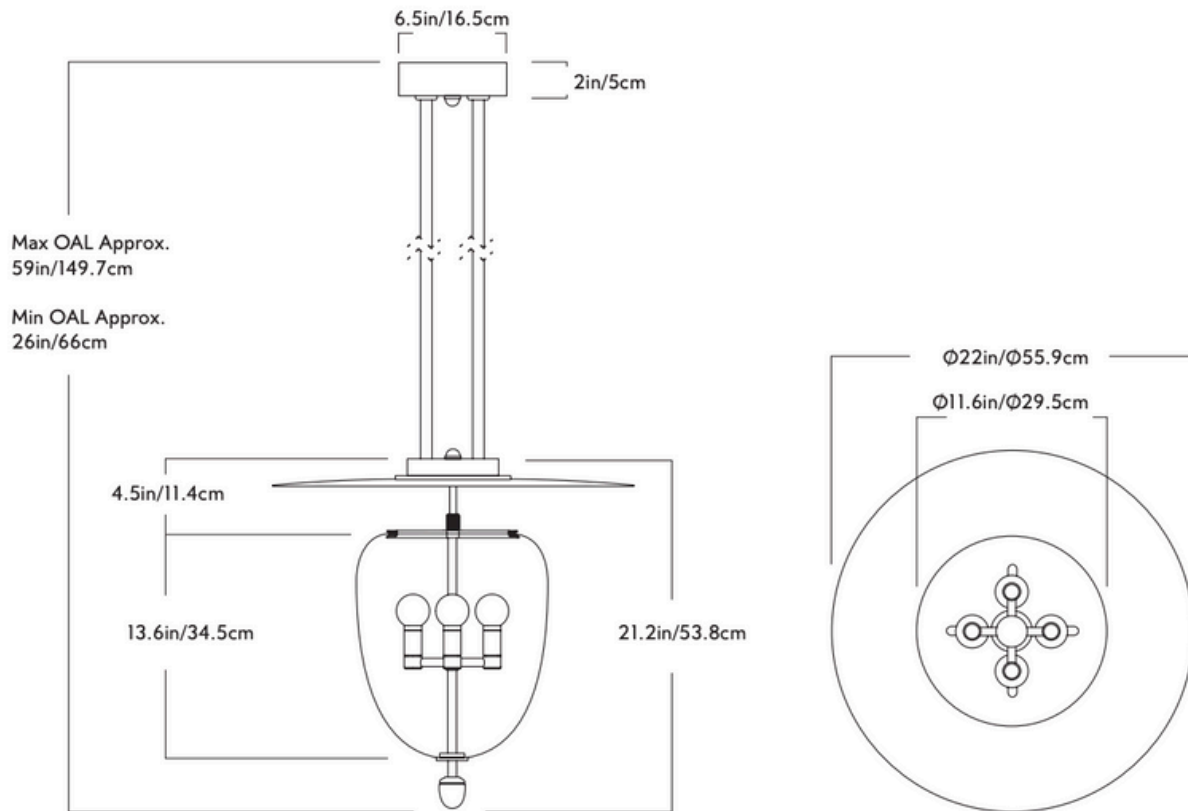

GARDE

Bell

Series
Bell

Product
Pendant 04

Dimensions
Ø22in/Ø55.9cm x H 21.2in/53.8cm

Weight
27.6lb/12.5

Materials
Brass, Glass

Pendant 04

Finishes/Colors
Unlacquered brushed brass,
Blackened brass

Glass Color
Clear, Opal

Diffuser
Opal

Suspension
1/2-inch aluminum stem in matching
metal finish. 35-inch length included
with lamp. 72-inch length available
for additional cost. Stem length can
be adjusted on site.

Canopy
5-inch round in matching metal finish

Ceiling Slope
0° mounting slope.
Up to 90° variable hang-straight
available upon request.

Certifications
UL, cUL (120V)
CE (240V)

120V LED Illumination

Integrated LED
Wattage: 30W
Lumens (Clear): 2000 Lumens est.
Lumens (Opal): 1750 Lumens est.
Color Temperature: 2700K, 90+ CRI
LED Lifetime: 50,000 Hours est.
Dimming: ELV, Triac, 0-10V

Driver location

Driver located in canopy

Fixture Mounting

Designed to be mounted on standard
4in. Electrical Box.
Two #8-32 screws included.
Additional mounting hardware provided
for 240V versions.