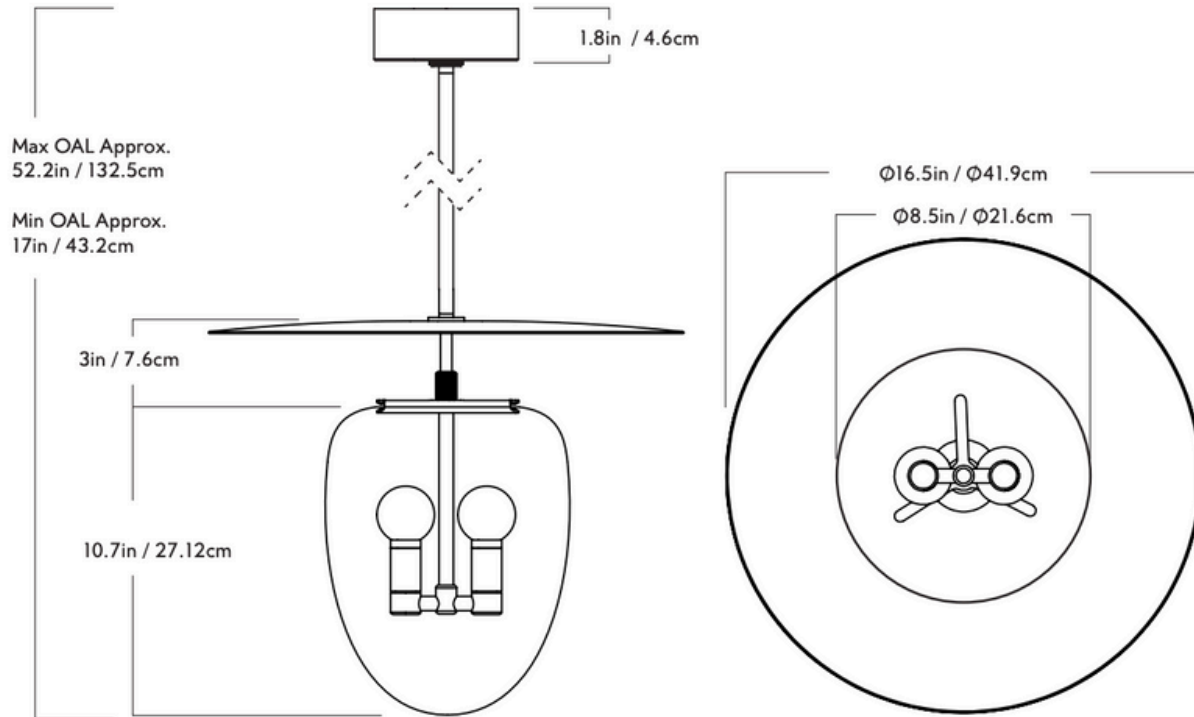

GARDE

Bell

Series
Bell

Product
Pendant 02

Dimensions
L 16.5in / 41.9cm x W 16.5in / 41.9cm
H 13.7in / 34.8cm

Weight
10lb / 4.9kg

Materials
Brass, Glass

Pendant 02

Finishes/Colors
Unlacquered Brass,
Blackened Brass

Glass Color
Clear

Diffuser
Opal

Suspension
1/2-inch aluminum stem in matching metal finish. 35-inch length included with lamp. 72-inch length available for additional cost. Stem length can be adjusted on site.

Canopy
5-inch round in matching metal finish

Ceiling Slope
0° mounting slope.
Up to 90° variable hang-straight available upon request.

Certifications
UL, cUL (120V)
CE (240V)

120V LED Illumination
Integrated LED
Wattage: 15W
Lumens: 1000 Lumens
Color Temperature: 2700K, 90+ CRI
LED Lifetime: 50,000 Hours est.
Dimming: ELV, Triac, 0-10V

Fixture Mounting
Designed to be mounted on standard 4in. Electrical Box.
Two #8-32 screws included.
Additional mounting hardware provided for 240V versions.