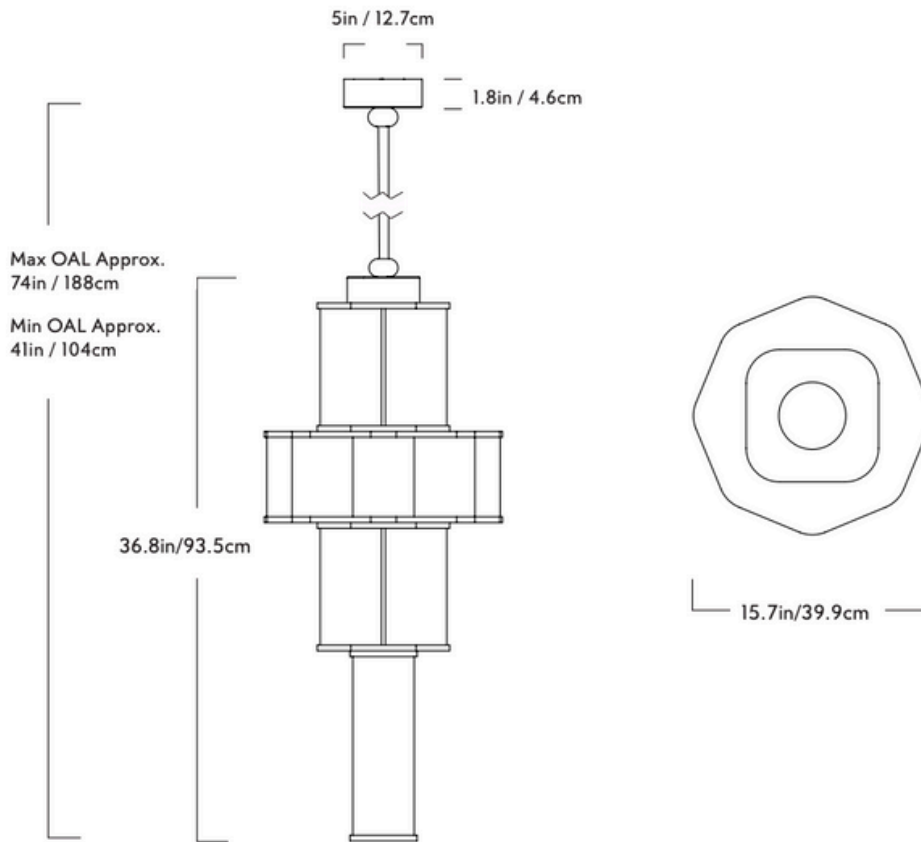

GARDE

Bauer

Chandelier 02

Series

Bauer

Product

Chandelier 02

Dimensions

Dia 15.7in/39.9cm x H 36.8in/93.5cm

Weight

39lb/17.5kg

Materials

Glass, aluminum

Finishes

Black, bronze, brushed brass

Glass Options

White

Suspension

1/2-inch diameter stems in matching metal finish. 35in length included. 72in length available for additional cost. Stems length can be adjusted on site.

Canopy

5-inch round in matching metal finish

Ceiling Slope

0° mounting slope.
Up to 90° variable hang-straight available upon request.

Certifications

UL, cUL (120V)
CE (240V)

120/277V Illumination

Integrated LED
Wattage: 40 Watts
Lumens: 1300 Lumens
Color Temperature: 2700 K, 90+ CRI
LED Lifetime: 50,000 Hours est.
Dimming: 120V - TRIAC, ELV, 0-10V
277V - 0-10V only