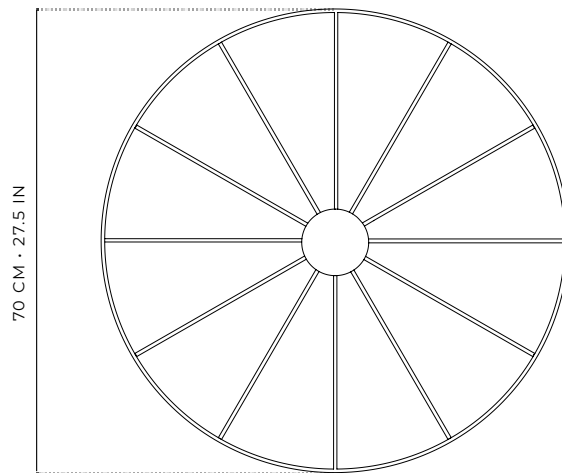

1/2
OBJECTSHEET
UL

BALDASSARE 60CEILING LAMP

The Baldassare Ceiling Lamp is handcrafted in fabric in a specialized workshop in Italy.

DETAILS	
MATERIALS	FABRIC, SILK TRIMMING
PRODUCTION	ITALY
LIGHT SOURCE	1 × E26 BASE LED BULB (NOT INCLUDED)
DIMMER	DIMMABLE WITH COMPATIBLE DIMMER AND DIMMABLE BULB
MAX WATTAGE	10 W
NOMINAL VOLTAGE	110-120 V AC, 60 HZ
CERTIFICATION	UL
INSTALLATION	HARDWIRED / CEILING MOUNTED / COMPATIBLE WITH JUNCTION BOX
CANOPY DIAMETER	4.7 IN · 12 CM
WEIGHT	3 KG / 6.6 LBS
IP RATING	IP20
USAGE CONDITIONS	SUITABLE FOR DRY LOCATIONS ONLY

1/2
OBJECTSHEET
UL

BALDASSARE 70CEILING LAMP

The Baldassare Ceiling Lamp is handcrafted in fabric in a specialized workshop in Italy.

DETAILS	
MATERIALS	FABRIC, SILK TRIMMING
PRODUCTION	ITALY
LIGHT SOURCE	1 × E26 BASE LED BULB (NOT INCLUDED)
DIMMER	DIMMABLE WITH COMPATIBLE DIMMER AND DIMMABLE BULB
MAX WATTAGE	10 W
NOMINAL VOLTAGE	110-120 V AC, 60 HZ
CERTIFICATION	UL
INSTALLATION	HARDWIRED / CEILING MOUNTED / COMPATIBLE WITH JUNCTION BOX
CANOPY DIAMETER	4.7 IN · 12 CM
WEIGHT	3 KG / 6.6 LBS
IP RATING	IP20
USAGE CONDITIONS	SUITABLE FOR DRY LOCATIONS ONLY