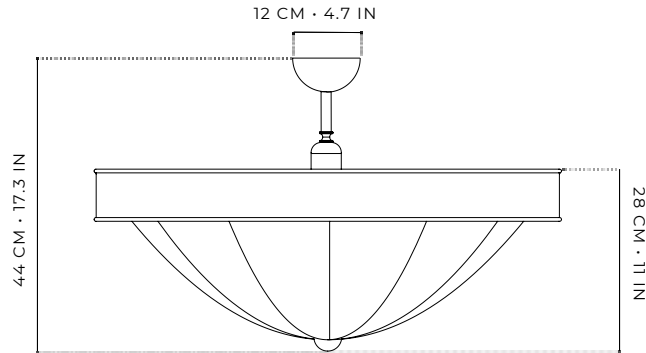

1/2
OBJECTSHEET
UL

BALDASSARE 60CEILING LAMP

The Baldassare Ceiling Lamp is handcrafted in fabric in a specialized workshop in Italy.

DETAILS	
MATERIALS	FABRIC, SILK TRIMMING
PRODUCTION	ITALY
LIGHT SOURCE	1 × E26 BASE LED BULB (NOT INCLUDED)
DIMMER	DIMMABLE WITH COMPATIBLE DIMMER AND DIMMABLE BULB
MAX WATTAGE	10 W
NOMINAL VOLTAGE	110-120 V AC, 60 HZ
CERTIFICATION	UL
INSTALLATION	HARDWIRED / CEILING MOUNTED / COMPATIBLE WITH JUNCTION BOX
CANOPY DIAMETER	4.7 IN · 12 CM
WEIGHT	3 KG / 6.6 LBS
IP RATING	IP20
USAGE CONDITIONS	SUITABLE FOR DRY LOCATIONS ONLY

1/2
OBJECTSHEET
UL

BALDASSARE 70CEILING LAMP

The Baldassare Ceiling Lamp is handcrafted in fabric in a specialized workshop in Italy.

DETAILS	
MATERIALS	FABRIC, SILK TRIMMING
PRODUCTION	ITALY
LIGHT SOURCE	1 × E26 BASE LED BULB (NOT INCLUDED)
DIMMER	DIMMABLE WITH COMPATIBLE DIMMER AND DIMMABLE BULB
MAX WATTAGE	10 W
NOMINAL VOLTAGE	110-120 V AC, 60 HZ
CERTIFICATION	UL
INSTALLATION	HARDWIRED / CEILING MOUNTED / COMPATIBLE WITH JUNCTION BOX
CANOPY DIAMETER	4.7 IN · 12 CM
WEIGHT	3 KG / 6.6 LBS
IP RATING	IP20
USAGE CONDITIONS	SUITABLE FOR DRY LOCATIONS ONLY