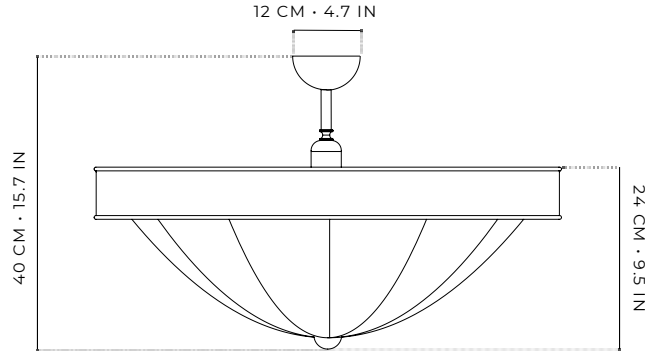

1/2
OBJECTSHEET
UL

BALDASSARE 60CEILING LAMP

The Baldassare Ceiling Lamp is handcrafted in fabric in a specialized workshop in Italy.

DETAILS	
MATERIALS	FABRIC, SILK TRIMMING
PRODUCTION	ITALY
LIGHT SOURCE	1 × E26 BASE LED BULB (NOT INCLUDED)
DIMMER	DIMMABLE WITH COMPATIBLE DIMMER AND DIMMABLE BULB
MAX WATTAGE	10 W
NOMINAL VOLTAGE	110-120 V AC, 60 HZ
CERTIFICATION	UL
INSTALLATION	HARDWIRED / CEILING MOUNTED / COMPATIBLE WITH JUNCTION BOX
CANOPY DIAMETER	4.7 IN · 12 CM
WEIGHT	3 KG / 6.6 LBS
IP RATING	IP20
USAGE CONDITIONS	SUITABLE FOR DRY LOCATIONS ONLY

1/2
OBJECTSHEET
UL

BALDASSARE 70CEILING LAMP

The Baldassare Ceiling Lamp is handcrafted in fabric in a specialized workshop in Italy.

DETAILS	
MATERIALS	FABRIC, SILK TRIMMING
PRODUCTION	ITALY
LIGHT SOURCE	1 × E26 BASE LED BULB (NOT INCLUDED)
DIMMER	DIMMABLE WITH COMPATIBLE DIMMER AND DIMMABLE BULB
MAX WATTAGE	10 W
NOMINAL VOLTAGE	110-120 V AC, 60 HZ
CERTIFICATION	UL
INSTALLATION	HARDWIRED / CEILING MOUNTED / COMPATIBLE WITH JUNCTION BOX
CANOPY DIAMETER	4.7 IN · 12 CM
WEIGHT	3 KG / 6.6 LBS
IP RATING	IP20
USAGE CONDITIONS	SUITABLE FOR DRY LOCATIONS ONLY