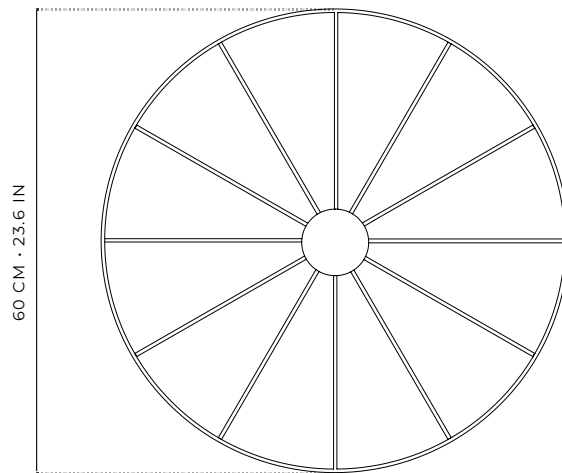

1/2
OBJECTSHEET
UL

BALDASSARE 60CEILING LAMP

The Baldassare Ceiling Lamp is handcrafted in fabric in a specialized workshop in Italy.

DETAILS	
MATERIALS	FABRIC, SILK TRIMMING
PRODUCTION	ITALY
LIGHT SOURCE	1 × E26 BASE LED BULB (NOT INCLUDED)
DIMMER	DIMMABLE WITH COMPATIBLE DIMMER AND DIMMABLE BULB
MAX WATTAGE	10 W
NOMINAL VOLTAGE	110-120 V AC, 60 HZ
CERTIFICATION	UL
INSTALLATION	HARDWIRED / CEILING MOUNTED / COMPATIBLE WITH JUNCTION BOX
CANOPY DIAMETER	4.7 IN · 12 CM
WEIGHT	3 KG / 6.6 LBS
IP RATING	IP20
USAGE CONDITIONS	SUITABLE FOR DRY LOCATIONS ONLY

1/2
OBJECTSHEET
UL

BALDASSARE 70CEILING LAMP

The Baldassare Ceiling Lamp is handcrafted in fabric in a specialized workshop in Italy.

DETAILS	
MATERIALS	FABRIC, SILK TRIMMING
PRODUCTION	ITALY
LIGHT SOURCE	1 × E26 BASE LED BULB (NOT INCLUDED)
DIMMER	DIMMABLE WITH COMPATIBLE DIMMER AND DIMMABLE BULB
MAX WATTAGE	10 W
NOMINAL VOLTAGE	110-120 V AC, 60 HZ
CERTIFICATION	UL
INSTALLATION	HARDWIRED / CEILING MOUNTED / COMPATIBLE WITH JUNCTION BOX
CANOPY DIAMETER	4.7 IN · 12 CM
WEIGHT	3 KG / 6.6 LBS
IP RATING	IP20
USAGE CONDITIONS	SUITABLE FOR DRY LOCATIONS ONLY