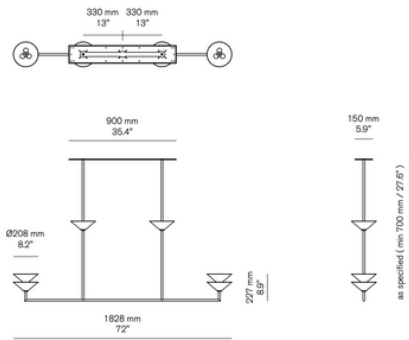

Balanced Stack