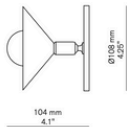

GARDE

Baby Wall Swing