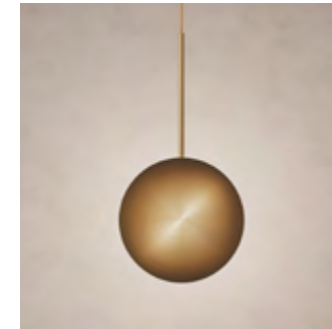

ATELIER
001

COSMIC COLLECTION

COSMIC COMET PENDANT

ORE