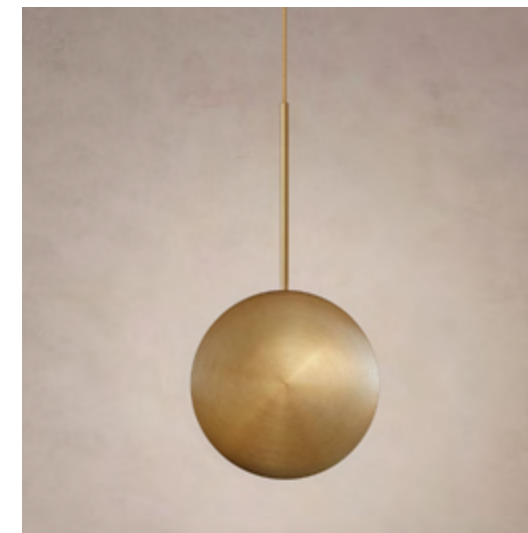

ATELIER 001

COSMIC COLLECTION