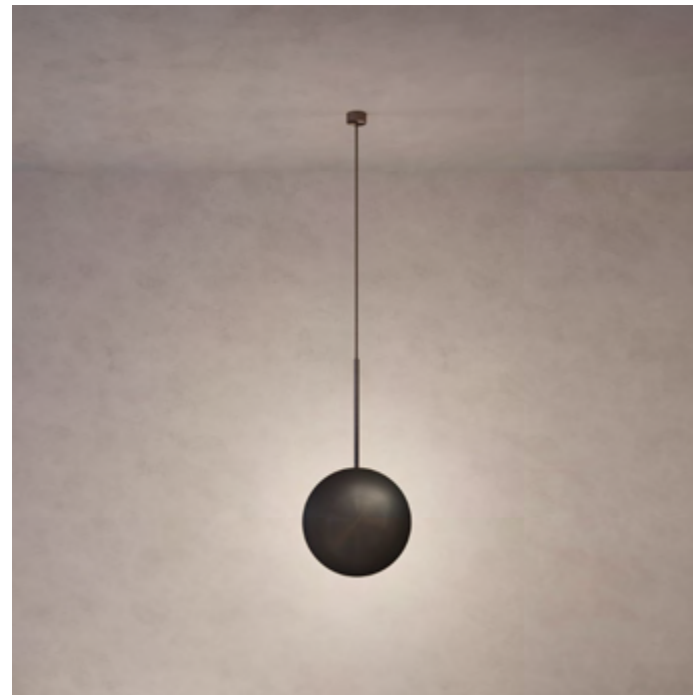

ATELIER 001

COSMIC COLLECTION

COMET PENDANT REGOLITH

DIMENSIONS

Dia. 30cm (11.8")
Height 60cm (23.6")
Depth 9.2cm (3.6")

WEIGHT

7kg (15.4lbs)

MATERIALS

Dark bronze framework
Hand-spun brass plate

FINISH

Dark bronze patina;
Please note that each piece is hand-finished and will vary slightly.

LEAD TIME

12-14 weeks excl. shipping

ILLUMINATION

Integrated LED (No bulb required)
LED colour temperature 2700K
LED dimmable driver
Output 24V 15W 1200lm
Input 120/240V
50,000 hours rated life

DIMMING

Mains, DALI, 0-10V or 1-10V

CEILING MOUNTED

Driver to be integrated into ceiling.
Suspension cable 300cm (118") to be cut to size.

REGION

CE certified;
UL listing available at a surcharge.