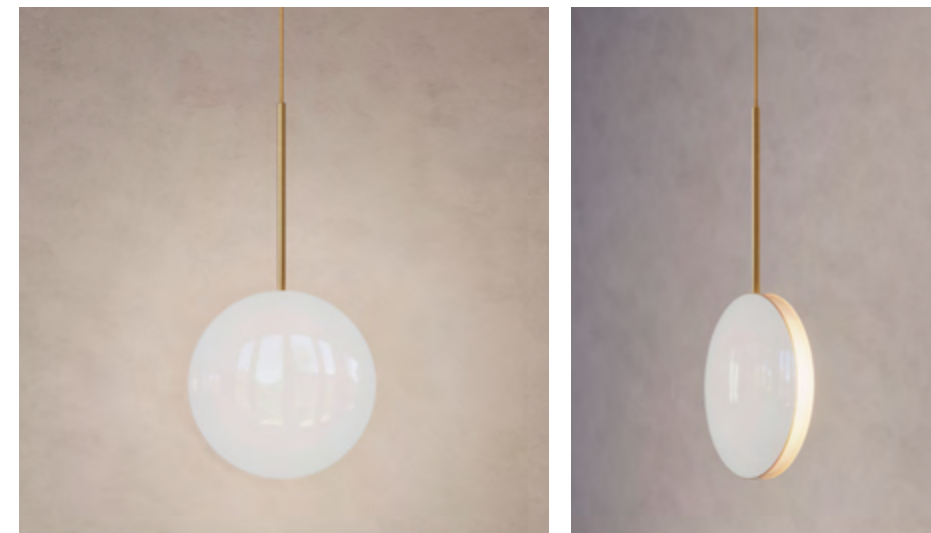

ATELIER OOI

COSMIC COLLECTION