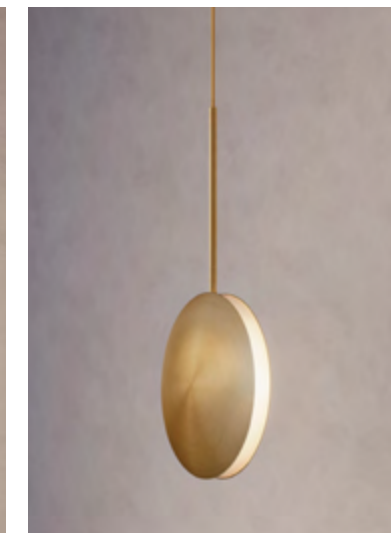

ATELIER 001

COSMIC COLLECTION