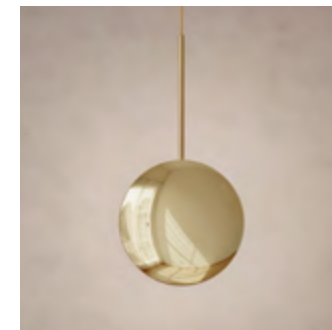

ATELIER
001

COSMIC COLLECTION

COSMIC COMET PENDANT

AURUM