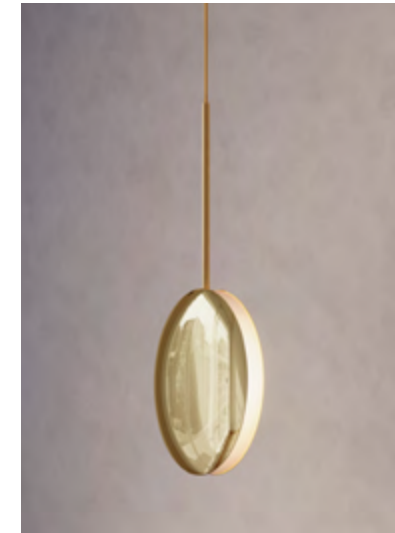

#### REGION

CE certified;  
UL listing available at a surcharge.

ATELIER  
OOI

COSMIC COLLECTION

COMET PENDANT AURUM

DIMENSIONS

Dia. 30cm (11.8")  
Height 60cm (23.6")  
Depth 9.2cm (3.6")

WEIGHT

7kg (15.4lbs)

MATERIALS

Satin brass framework  
Hand-spun brass plate

FINISH

Polished brass;  
Please note that each piece is hand-finished and will vary slightly.

LEAD TIME

12-14 weeks excl. shipping

ILLUMINATION