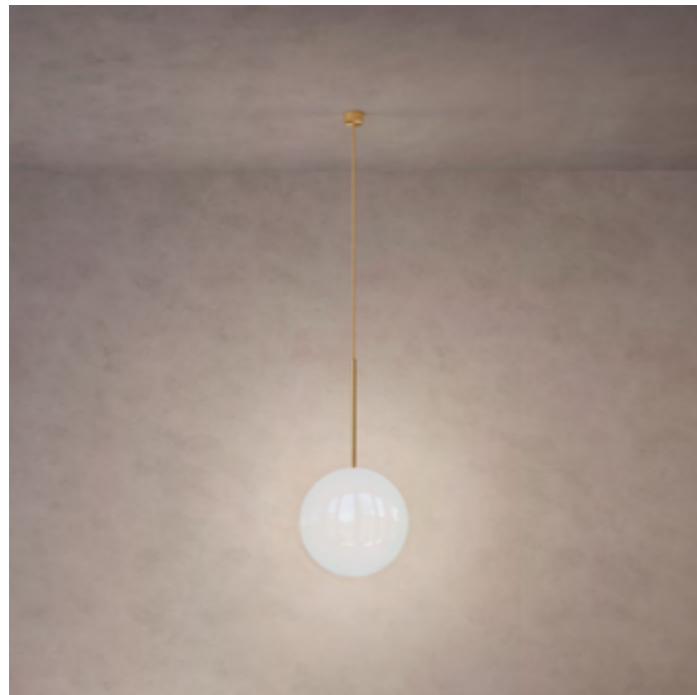

ATELIER OOI

COSMIC COLLECTION

COMET PENDANT PURION

DIMENSIONS

Dia. 30cm (11.8")
Height 60cm (23.6")
Depth 9.2cm (3.6")

WEIGHT

7kg (15.4lbs)

MATERIALS

Satin brass framework
Hand-spun brass plate

FINISH

Gloss or matt white lacquer;
Please note that each piece is hand-
finished and will vary slightly.

LEAD TIME

12-14 weeks excl. shipping

ILLUMINATION

Integrated LED (No bulb required)
LED colour temperature 2700K
LED dimmable driver
Output 24V 15W 1200lm
Input 120/240V
50,000 hours rated life

DIMMING

Mains, DALI, 0-10V or 1-10V

CEILING MOUNTED

Driver to be integrated into ceiling.
Suspension cable 300cm (118") to be
cut to size.

REGION

CE certified;
UL listing available at a surcharge.