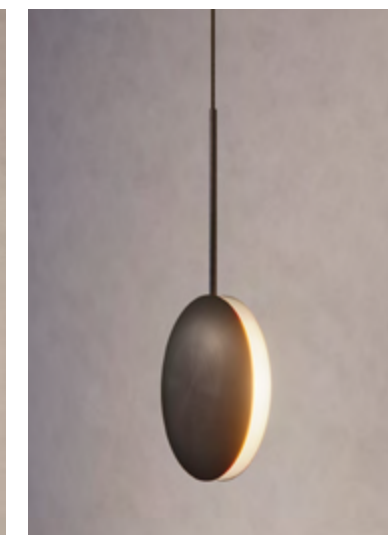

ATELIER 001

COSMIC COLLECTION