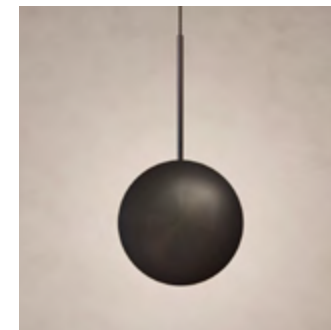

ATELIER
001

COSMIC COLLECTION

COSMIC COMET PENDANT

REGOLITH