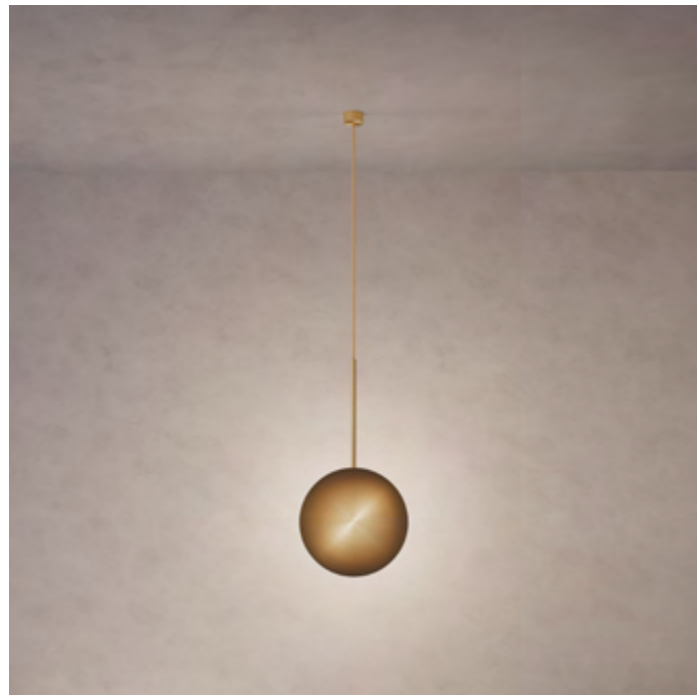

ATELIER OOI

COSMIC COLLECTION

COMET PENDANT ORE

DIMENSIONS

Dia. 30cm (11.8")
Height 60cm (23.6")
Depth 9.2cm (3.6")

WEIGHT

7kg (15.4lbs)

MATERIALS

Satin brass framework
Hand-spun brass plate

FINISH

Bronze gradient patina;
Please note that each piece is hand-finished and will vary slightly.

LEAD TIME

12-14 weeks excl. shipping

ILLUMINATION

Integrated LED (No bulb required)
LED colour temperature 2700K
LED dimmable driver
Output 24V 15W 1200lm
Input 120/240V
50,000 hours rated life

DIMMING

Mains, DALI, 0-10V or 1-10V

CEILING MOUNTED

Driver to be integrated into ceiling.
Suspension cable 300cm (118") to be cut to size.

REGION

CE certified;
UL listing available at a surcharge.