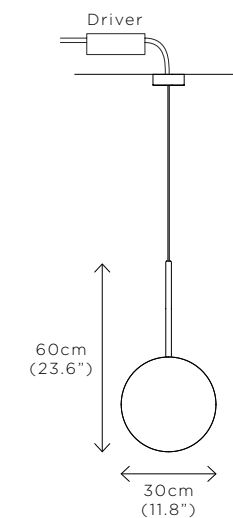

REGION

CE certified;
UL listing available at a surcharge.