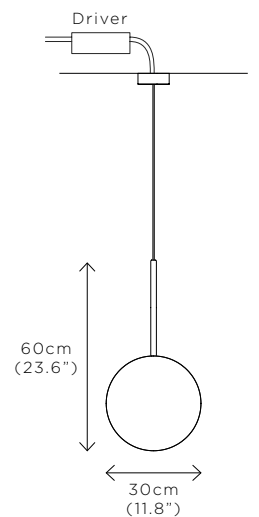

REGION

CE certified;
UL listing available at a surcharge.