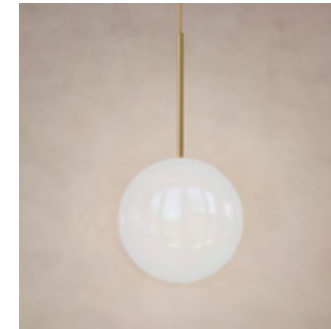

COSMIC COMET PENDANT

PURION