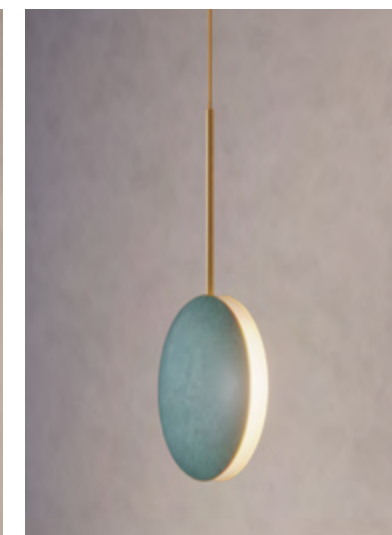

ATELIER
OOI

COSMIC COLLECTION