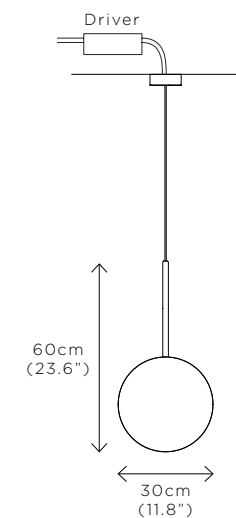

REGION

CE certified;
UL listing available at a surcharge.