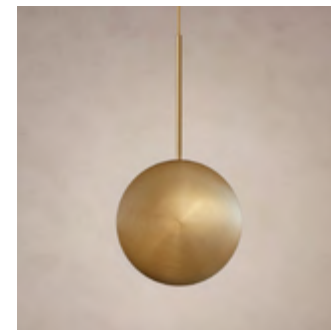

ATELIER
001

COSMIC COLLECTION

COSMIC COMET PENDANT

SOL