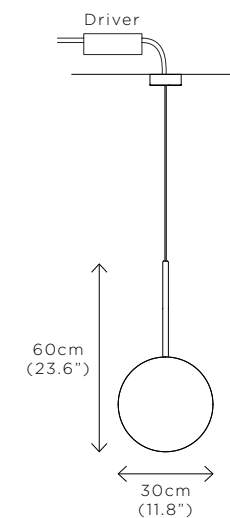

REGION

CE certified;
UL listing available at a surcharge.