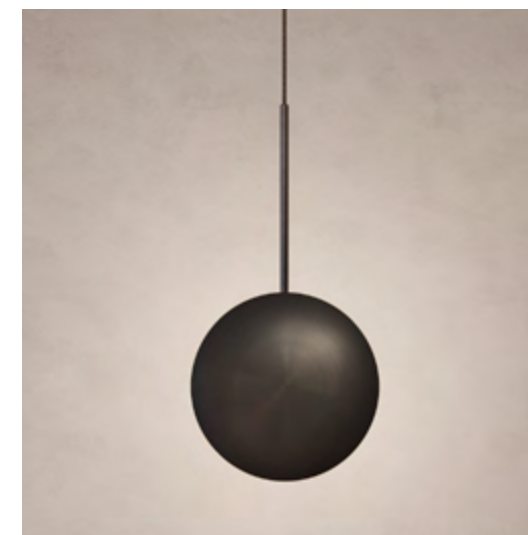

ATELIER 001

COSMIC COLLECTION