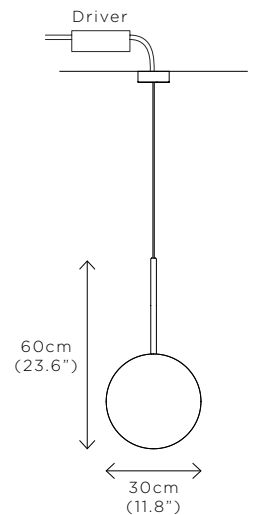

REGION

CE certified;
UL listing available at a surcharge.