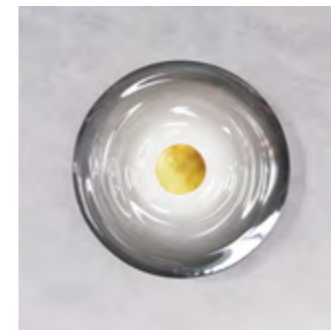

LIQUID SMOKE