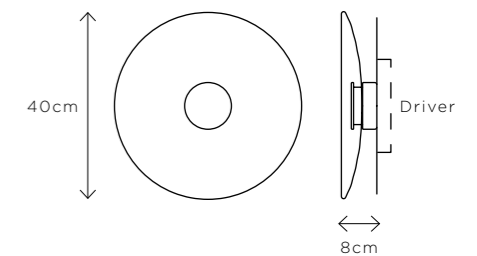

ATELIER OOI

LIQUID COLLECTION

LIQUID ALABASTER

DIMENSIONS
Ø 40cm (15.7") | Depth 8cm (3.2")

WEIGHT
4kg (8.8lbs)

MATERIALS
Aged brass framework
Hand-blown glass

FINISH
White to clear gradient;
Please note that each piece is hand-blown and will vary slightly.

LEAD TIME
8-10 weeks excl. shipping

ILLUMINATION
Integrated LED (No bulb required)
LED colour temperature 2700K
LED dimmable driver
Output 24V 6W 750lm
Input 120/240V
50,000 hours rated life

DIMMING
Mains, DALI, 0-10V or 1-10V

WALL MOUNTED
Driver to be integrated into wall.

REGION
CE certified;
UL listing available at a surcharge.