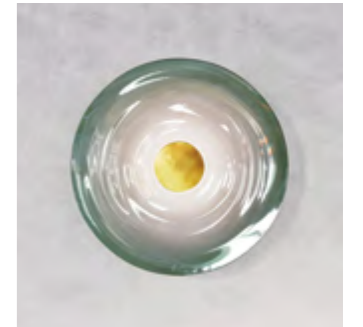

LIQUID JADE