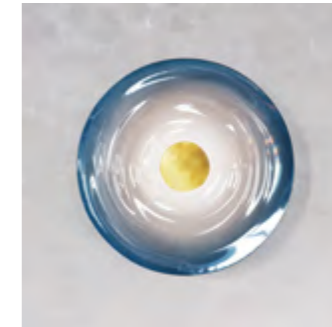

LIQUID OCEAN