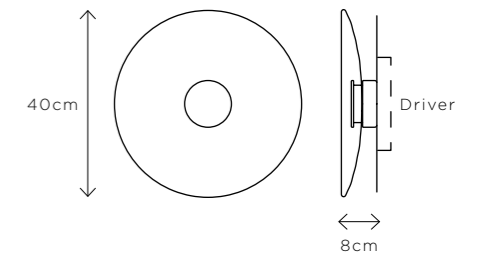

LIQUID JADE

DIMENSIONS
Ø 40cm (15.7") | Depth 8cm (3.2")

WEIGHT
4kg (8.8lbs)

MATERIALS
Aged brass framework
Hand-blown glass

FINISH
Jade green to clear gradient;
Please note that each piece is hand-blown and will vary slightly.

LEAD TIME
8-10 weeks excl. shipping

ILLUMINATION
Integrated LED (No bulb required)
LED colour temperature 2700K
LED dimmable driver
Output 24V 6W 750lm
Input 120/240V
50,000 hours rated life

DIMMING
Mains, DALI, 0-10V or 1-10V

WALL MOUNTED
Driver to be integrated into wall.

REGION
CE certified;
UL listing available at a surcharge.