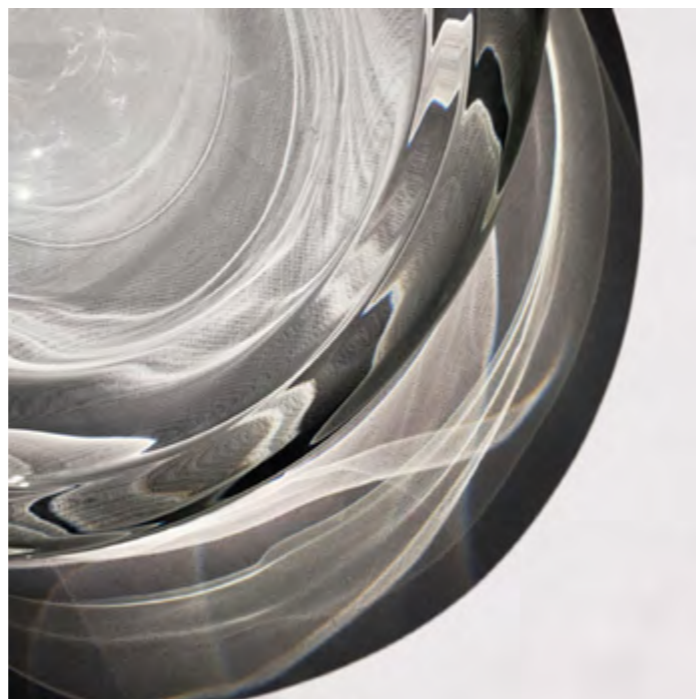

ATELIER OOI

LIQUID COLLECTION

LIQUID SMOKE

DIMENSIONS
Ø 40cm (15.7") | Depth 8cm (3.2")

WEIGHT
4kg (8.8lbs)

MATERIALS
Aged brass framework
Hand-blown glass

FINISH
Smoke grey to clear gradient;
Please note that each piece is hand-
blown and will vary slightly.

LEAD TIME
8-10 weeks excl. shipping

ILLUMINATION
Integrated LED (No bulb required)
LED colour temperature 2700K
LED dimmable driver
Output 24V 6W 750lm
Input 120/240V
50,000 hours rated life

DIMMING
Mains, DALI, 0-10V or 1-10V

WALL MOUNTED
Driver to be integrated into wall.

REGION
CE certified;
UL listing available at a surcharge.