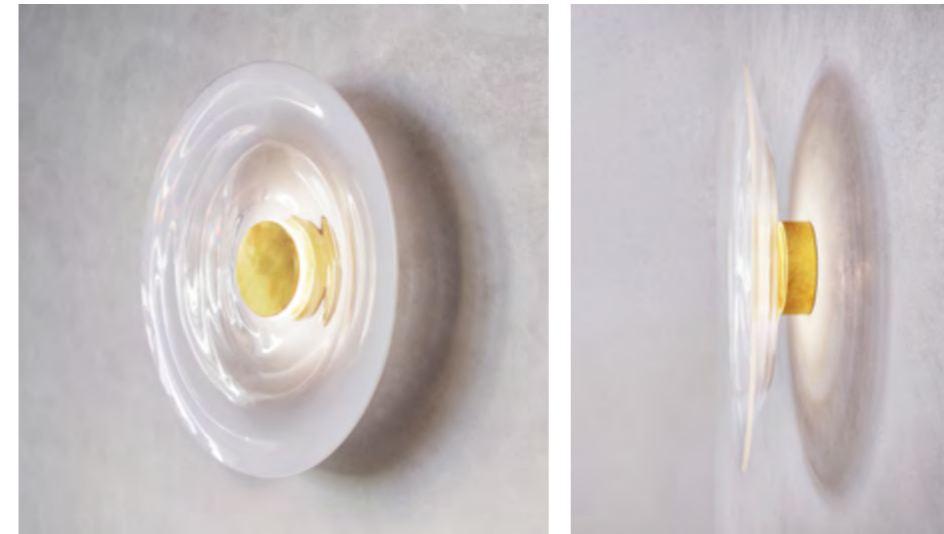

### LIQUID ALABASTER

**DIMENSIONS**  
Ø 40cm (15.7") | Depth 8cm (3.2")

**WEIGHT**  
4kg (8.8lbs)

**MATERIALS**  
Aged brass framework  
Hand-blown glass

**FINISH**  
White to clear gradient;  
Please note that each piece is hand-blown and will vary slightly.