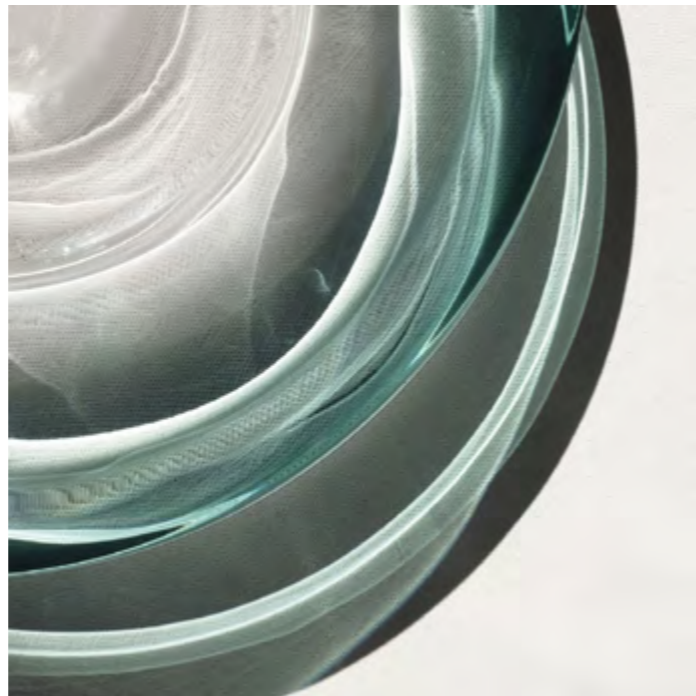

ATELIER 001

LIQUID COLLECTION

LIQUID JADE

DIMENSIONS
Ø 40cm (15.7") | Depth 8cm (3.2")

WEIGHT
4kg (8.8lbs)

MATERIALS
Aged brass framework
Hand-blown glass

FINISH
Jade green to clear gradient;
Please note that each piece is hand-blown and will vary slightly.

LEAD TIME
8-10 weeks excl. shipping

ILLUMINATION
Integrated LED (No bulb required)
LED colour temperature 2700K
LED dimmable driver
Output 24V 6W 750lm
Input 120/240V
50,000 hours rated life

DIMMING
Mains, DALI, 0-10V or 1-10V

WALL MOUNTED
Driver to be integrated into wall.

REGION
CE certified;
UL listing available at a surcharge.