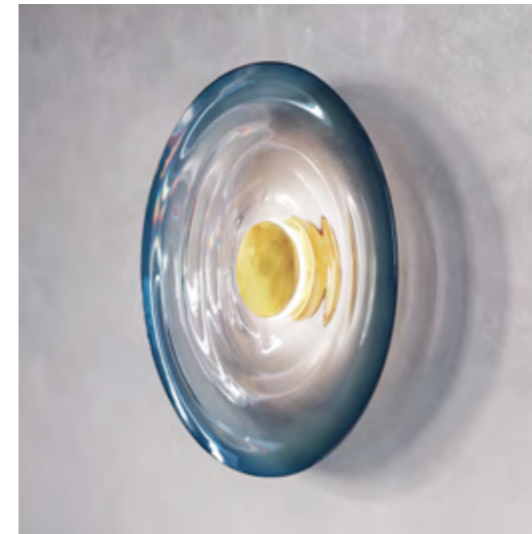

ATELIER OOI

LIQUID COLLECTION