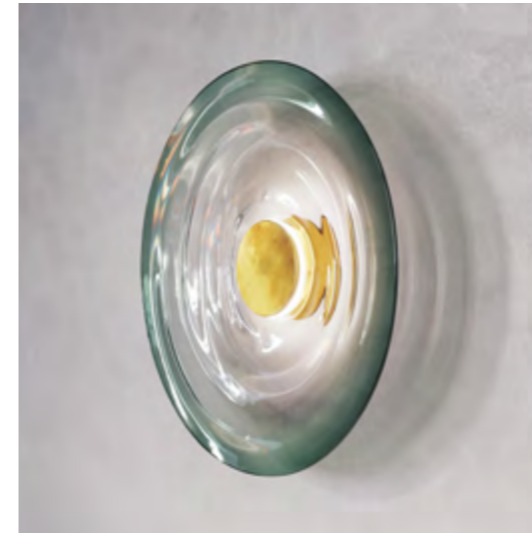

ATELIER 001

LIQUID COLLECTION