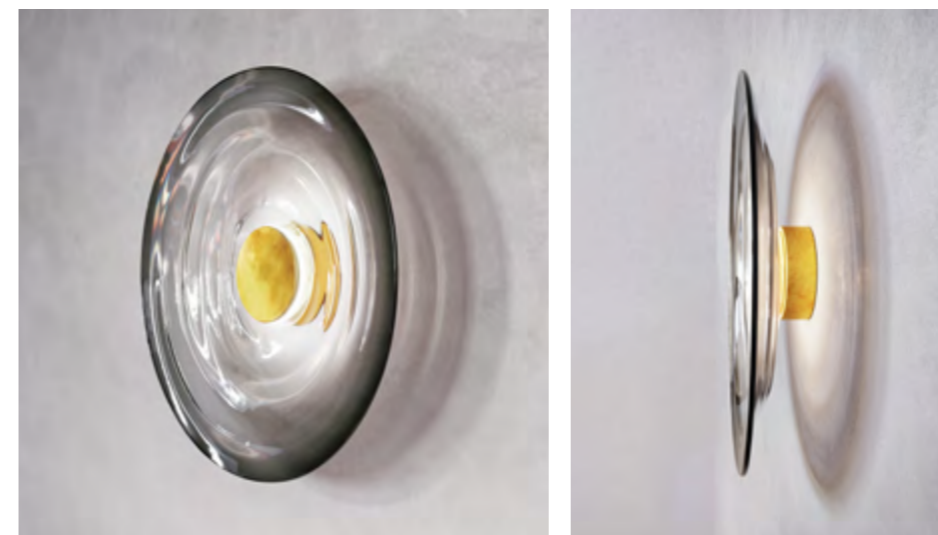

ATELIER OOI

LIQUID COLLECTION

LIQUID SMOKE

DIMENSIONS
Ø 40cm (15.7") | Depth 8cm (3.2")

WEIGHT
4kg (8.8lbs)

MATERIALS
Aged brass framework
Hand-blown glass

FINISH
Smoke grey to clear gradient;
Please note that each piece is hand-
blown and will vary slightly.

LEAD TIME
8-10 weeks excl. shipping

ILLUMINATION
Integrated LED (No bulb required)
LED colour temperature 2700K
LED dimmable driver
Output 24V 6W 750lm
Input 120/240V
50,000 hours rated life

DIMMING
Mains, DALI, 0-10V or 1-10V

WALL MOUNTED
Driver to be integrated into wall.

REGION
CE certified;
UL listing available at a surcharge.