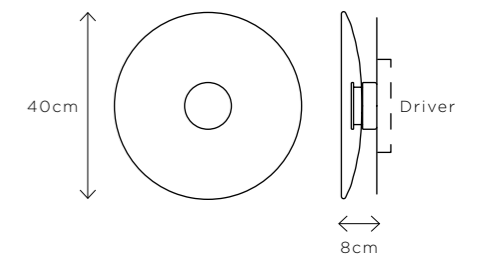

LIQUID OCEAN

DIMENSIONS
Ø 40cm (15.7") | Depth 8cm (3.2")

WEIGHT
4kg (8.8lbs)

MATERIALS
Aged brass framework
Hand-blown glass

FINISH
Ocean blue to clear gradient;
Please note that each piece is hand-
blown and will vary slightly.

LEAD TIME
8-10 weeks excl. shipping

ILLUMINATION
Integrated LED (No bulb required)
LED colour temperature 2700K
LED dimmable driver
Output 24V 6W 750lm
Input 120/240V
50,000 hours rated life

DIMMING
Mains, DALI, 0-10V or 1-10V

WALL MOUNTED
Driver to be integrated into wall.

REGION
CE certified;
UL listing available at a surcharge.