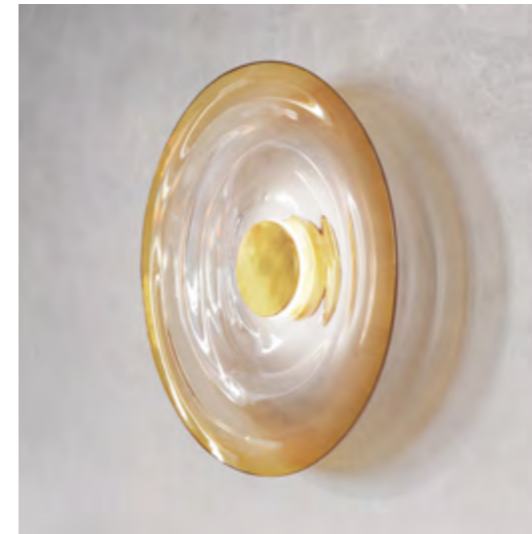

### LIQUID ALABASTER

**DIMENSIONS**  
Ø 40cm (15.7") | Depth 8cm (3.2")

**WEIGHT**  
4kg (8.8lbs)

**MATERIALS**  
Aged brass framework  
Hand-blown glass

**FINISH**  
White to clear gradient;  
Please note that each piece is hand-blown and will vary slightly.

### LIQUID AMBER

**DIMENSIONS**  
Ø 40cm (15.7") | Depth 8cm (3.2")

**WEIGHT**  
4kg (8.8lbs)

**MATERIALS**  
Aged brass framework  
Hand-blown glass

**FINISH**  
Amber yellow to clear gradient;  
Please note that each piece is hand-  
blown and will vary slightly.