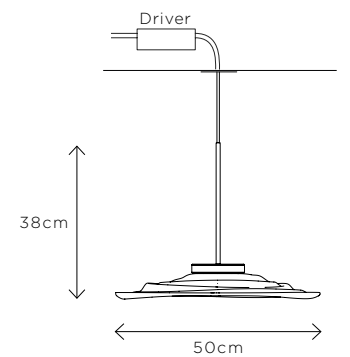

LIQUID PENDANT AMBER

DIMENSIONS
Ø 50cm (19.7")
Height 38.3cm (15.1")

WEIGHT
6kg (13.2lbs)

MATERIALS
Aged brass framework
Hand-blown glass

FINISH
Amber yellow to clear gradient;
Please note that each piece is hand-
blown and will vary slightly.

LEAD TIME
10-12 weeks excl. shipping

ILLUMINATION
Integrated LED (No bulb required)
LED colour temperature 2700K
LED dimmable driver
Output 24V 6W 750lm
Input 120/240V
50,000 hours rated life

DIMMING
Mains, DALI, 0-10V or 1-10V

CEILING MOUNTED
Driver to be integrated into ceiling.
Suspension cable 300cm (118") to be
cut to size.

REGION
CE certified;
UL listing available at a surcharge.