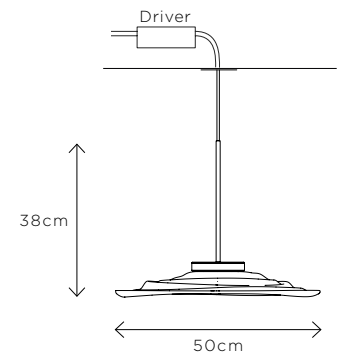

LIQUID PENDANT JADE

DIMENSIONS
Ø 50cm (19.7")
Height 38.3cm (15.1")

WEIGHT
6kg (13.2lbs)

MATERIALS
Aged brass framework
Hand-blown glass

FINISH
Jade green to clear gradient;
Please note that each piece is hand-
blown and will vary slightly.

LEAD TIME
10-12 weeks excl. shipping

ILLUMINATION
Integrated LED (No bulb required)
LED colour temperature 2700K
LED dimmable driver
Output 24V 6W 750lm
Input 120/240V
50,000 hours rated life

DIMMING
Mains, DALI, 0-10V or 1-10V

CEILING MOUNTED
Driver to be integrated into ceiling.
Suspension cable 300cm (118") to be
cut to size.

REGION
CE certified;
UL listing available at a surcharge.