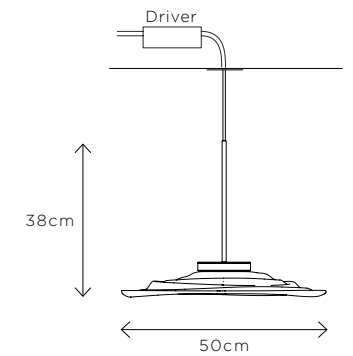

LIQUID PENDANT OCEAN

DIMENSIONS
Ø 50cm (19.7")
Height 38.3cm (15.1")

WEIGHT
6kg (13.2lbs)

MATERIALS
Aged brass framework
Hand-blown glass

FINISH
Ocean blue to clear gradient;
Please note that each piece is hand-
blown and will vary slightly.

LEAD TIME
10-12 weeks excl. shipping

ILLUMINATION
Integrated LED (No bulb required)
LED colour temperature 2700K
LED dimmable driver
Output 24V 6W 750lm
Input 120/240V
50,000 hours rated life

DIMMING
Mains, DALI, 0-10V or 1-10V

CEILING MOUNTED
Driver to be integrated into ceiling.
Suspension cable 300cm (118") to be
cut to size.

REGION
CE certified;
UL listing available at a surcharge.