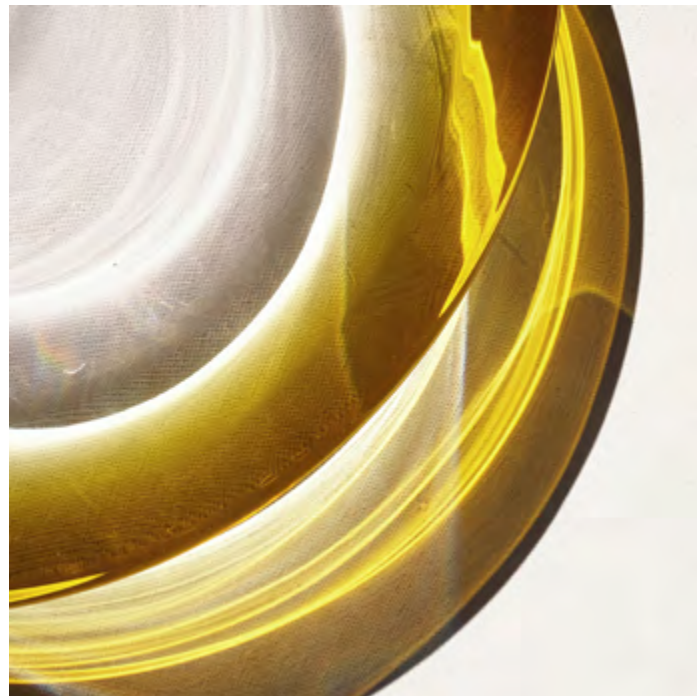

ATELIER OOI

LIQUID COLLECTION

LIQUID PENDANT AMBER

DIMENSIONS
Ø 50cm (19.7")
Height 38.3cm (15.1")

WEIGHT
6kg (13.2lbs)

MATERIALS
Aged brass framework
Hand-blown glass

FINISH
Amber yellow to clear gradient;
Please note that each piece is hand-
blown and will vary slightly.

LEAD TIME
10-12 weeks excl. shipping

ILLUMINATION
Integrated LED (No bulb required)
LED colour temperature 2700K
LED dimmable driver
Output 24V 6W 750lm
Input 120/240V
50,000 hours rated life

DIMMING
Mains, DALI, 0-10V or 1-10V

CEILING MOUNTED
Driver to be integrated into ceiling.
Suspension cable 300cm (118") to be
cut to size.

REGION
CE certified;
UL listing available at a surcharge.