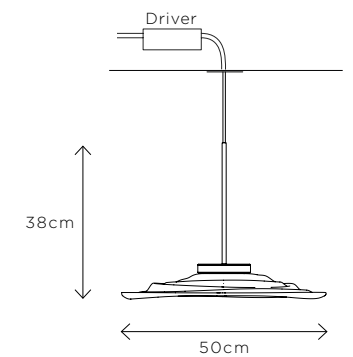

ATELIER OOI

LIQUID COLLECTION

LIQUID PENDANT ALABASTER

DIMENSIONS
Ø 50cm (19.7")
Height 38.3cm (15.1")

WEIGHT
6kg (13.2lbs)

MATERIALS
Aged brass framework
Hand-blown glass

FINISH
White to clear gradient;
Please note that each piece is hand-blown and will vary slightly.

LEAD TIME
10-12 weeks excl. shipping

ILLUMINATION
Integrated LED (No bulb required)
LED colour temperature 2700K
LED dimmable driver
Output 24V 6W 750lm
Input 120/240V
50,000 hours rated life

DIMMING
Mains, DALI, 0-10V or 1-10V

CEILING MOUNTED
Driver to be integrated into ceiling.
Suspension cable 300cm (118") to be cut to size.

REGION
CE certified;
UL listing available at a surcharge.