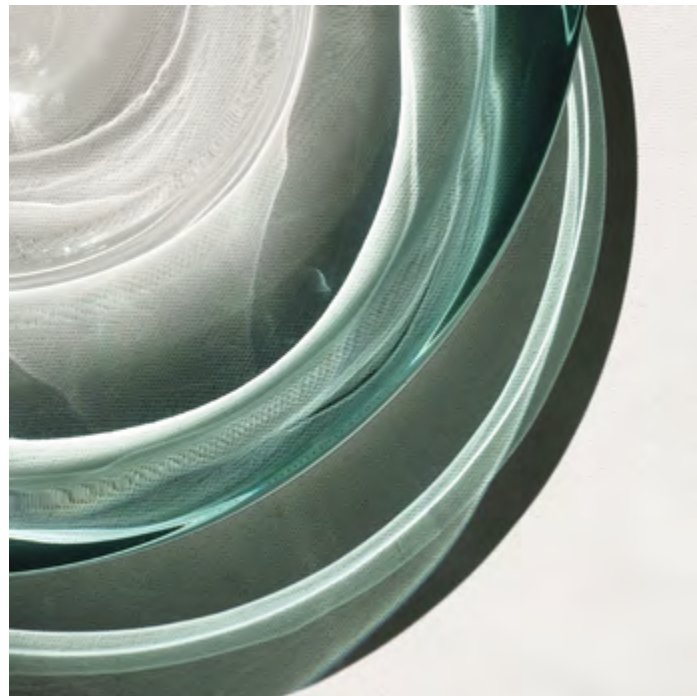

ATELIER
OOI

LIQUID COLLECTION

LIQUID PENDANT JADE

DIMENSIONS
Ø 50cm (19.7")
Height 38.3cm (15.1")

WEIGHT
6kg (13.2lbs)

MATERIALS
Aged brass framework
Hand-blown glass

FINISH
Jade green to clear gradient;
Please note that each piece is hand-
blown and will vary slightly.

LEAD TIME
10-12 weeks excl. shipping

ILLUMINATION
Integrated LED (No bulb required)
LED colour temperature 2700K
LED dimmable driver
Output 24V 6W 750lm
Input 120/240V
50,000 hours rated life

DIMMING
Mains, DALI, 0-10V or 1-10V

CEILING MOUNTED
Driver to be integrated into ceiling.
Suspension cable 300cm (118") to be
cut to size.

REGION
CE certified;
UL listing available at a surcharge.