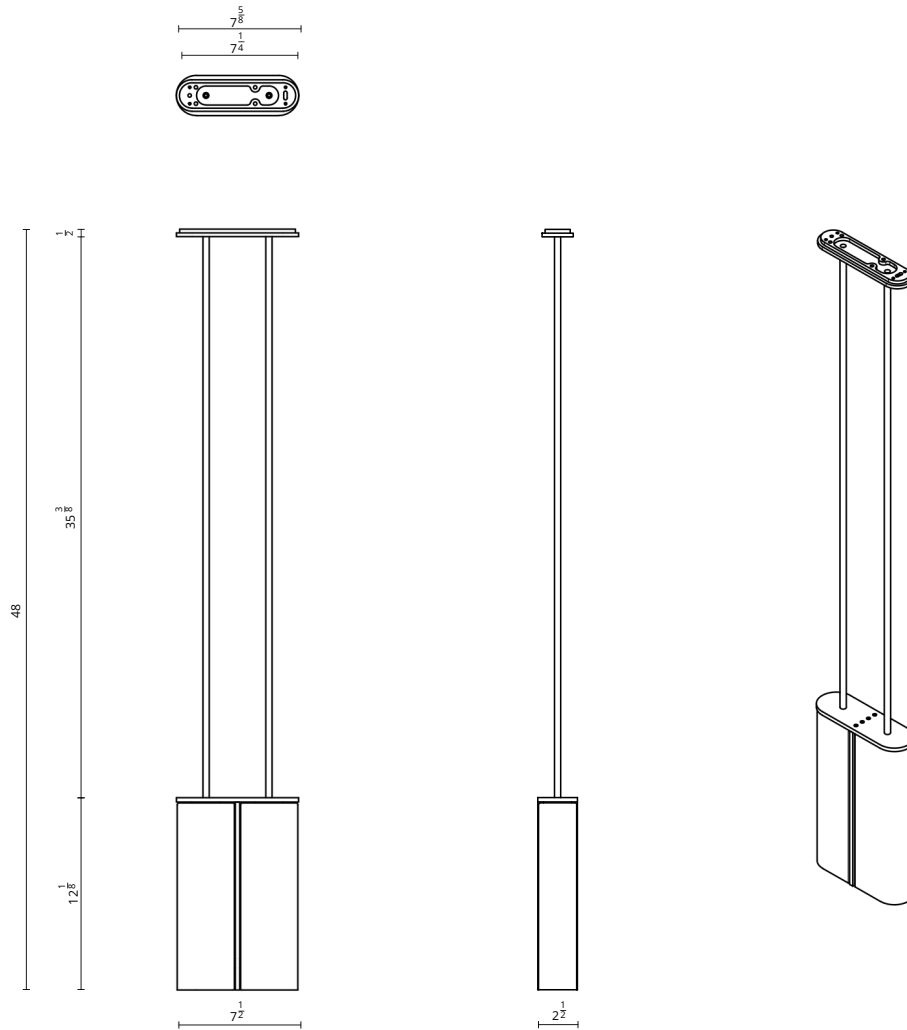

GARDE

24V2

ABOUT SLIM

Slim reinterprets mid-century modernism in its architectural form and refined simplicity.

LEAD TIME

8 - 10 weeks

LIGHT SOURCE

2 x 4.2W LED Board 350mA CC 2700k
warm white 800 total lumen output
Dimmable

INSTALLATION

Supplied with external driver and
mounting plate to fit 4.0 square Jbox

ROD LENGTH

Rod lengths range between 23.6"
(600mm) - 47.25" (1200mm), in
increments of 3.94" (100mm)

FITTING FINISHES

Brass
Bronze*
Satin Nickel
Black Electroplate

*As Bronze is a hand applied finish,
the depth of colour will vary

SHADE COLOURS

Snow
Grey
Clear
Natural Porcelain
Grey Porcelain
Black Porcelain

WEIGHT

11.5 lb

CERTIFICATION STANDARD

UL

WARRANTY