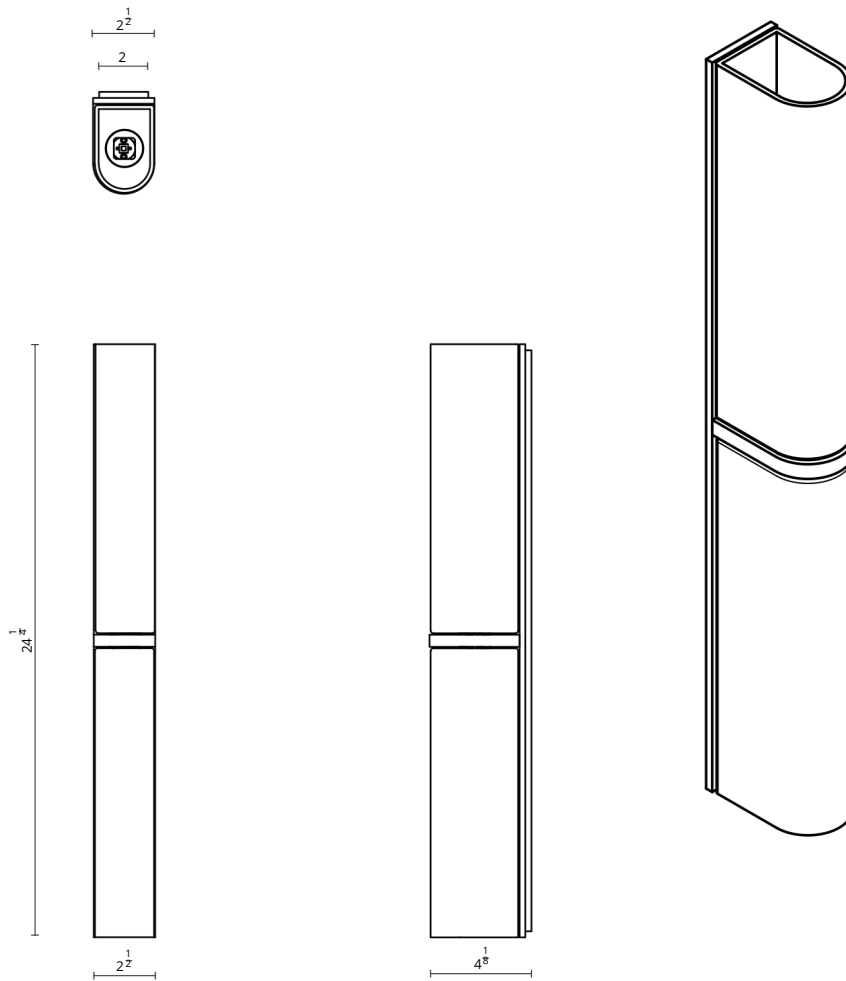

SLIM COLLECTION
END TO END WALL SCONCE

24V1

ABOUT SLIM

Slim reinterprets mid-century modernism in its architectural form and refined simplicity.

LEAD TIME

8 - 10 weeks

LIGHT SOURCE

2 x 4.2W LED Board 350mA CC
2700k warm white 800 total lumen
output Dimmable

INSTALLATION

Supplied with external driver and
mounting plate to fit 4.0 square Jbox

WEIGHT

10 lb

CERTIFICATION STANDARD

UL

WARRANTY

3 years

FITTING FINISHES

Brass
Bronze*
Satin Nickel
Black Electroplate

* As Bronze is a hand applied finish
the depth of colour will vary

SHADE COLOURS

Snow
Grey
Clear
Natural Porcelain
Grey Porcelain
Black Porcelain