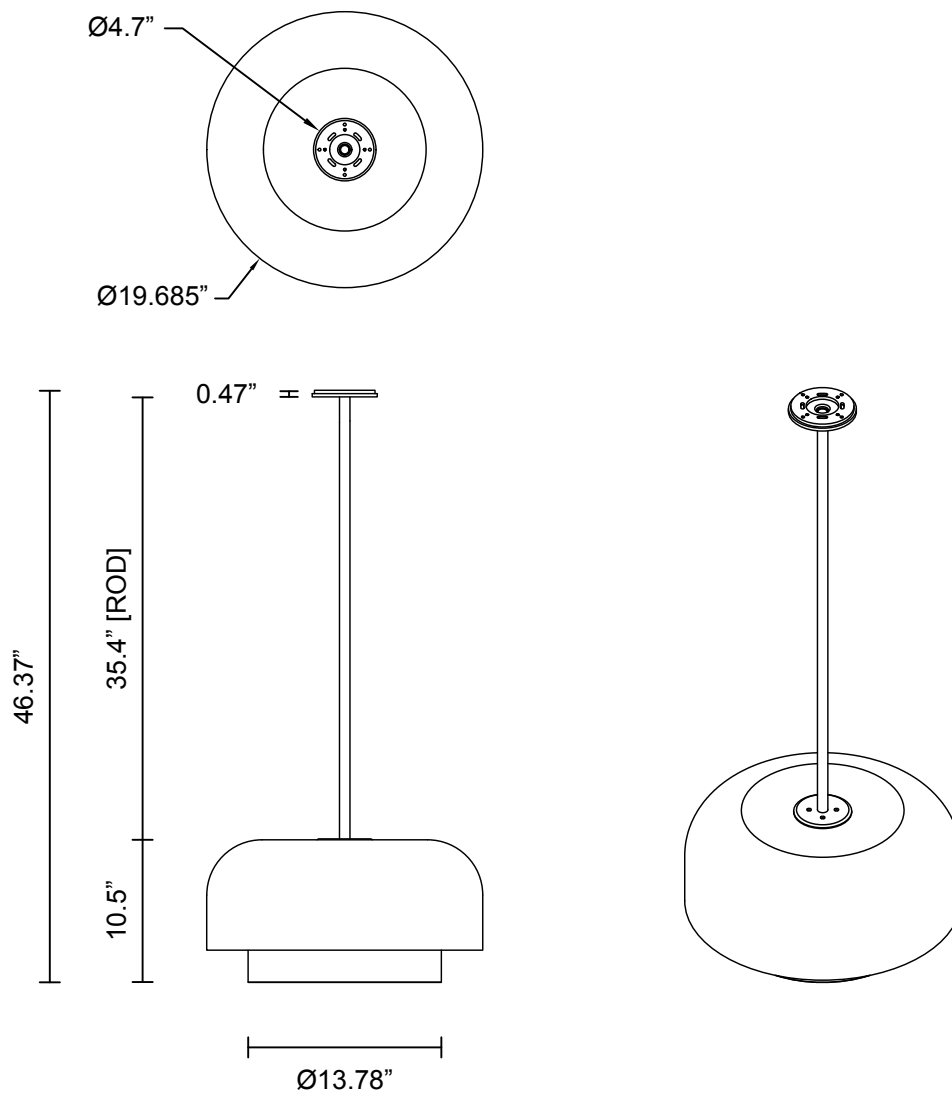

ROLO COLLECTION

EXTRA LARGE DOUBLE DOWN PENDANT

ROLO COLLECTION

ARTICOLOSTUDIOS.COM

EXTRA LARGE DOUBLE DOWN PENDANT

24V1

ABOUT ROLO

Rolo is an elegant extended family of twelve variations on a sculptural form reminiscent of 1980s Milanese design, yet markedly contemporary. A range of finishes effects warm or cool accents as desired.

LEAD TIME

8 - 10 weeks

LIGHT SOURCE

3 x 7.8W LED Board
700mA 11.1Vf CC
2700K
3000 total lumen output
Dimmable

INSTALLATION

Supplied with an external driver and mounting plate to fit 4.0 square Jbox

ROD LENGTH

Available rod lengths: 27.6" (700mm),
35.4" (900mm) & 43.3" (1100mm)
Custom lengths by request

FITTING FINISHES

Brass
Mid Bronze
Black Powder Coat
White (Shoji) Gloss Powder Coat

SHADE COLOURS

Snow
Smoke

WEIGHT