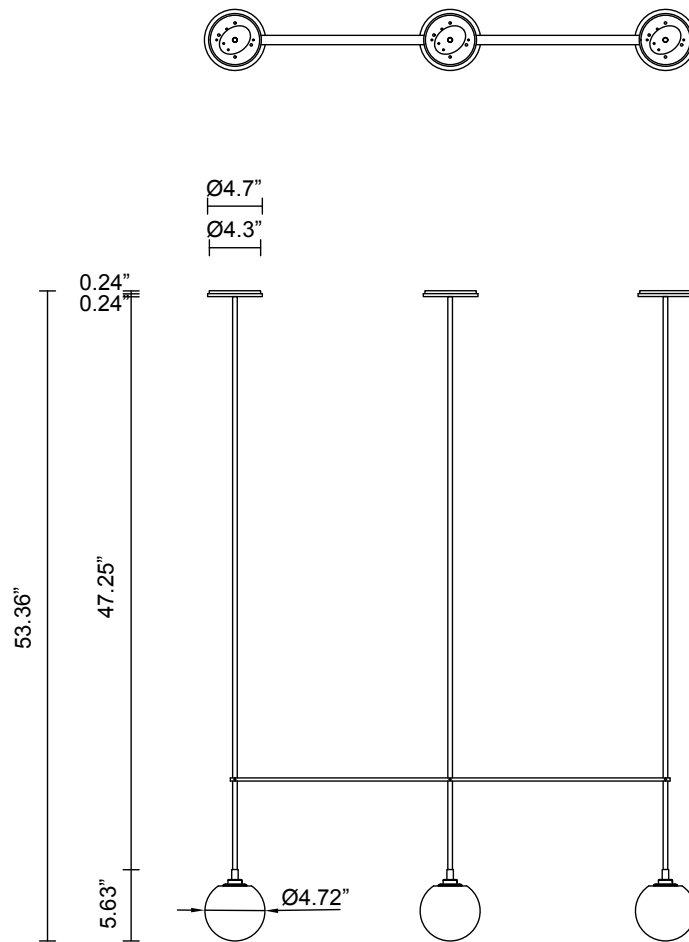

**FIZI COLLECTION**  
**TRIPLE BALL PENDANT**

24V1

**ABOUT FIZI**

Fizi's mesmerizing explosion of bubbles are suspended in champagne-like effervescence.

**LEAD TIME**

8 - 10 weeks

**LIGHT SOURCE**

3 x 12V G4 2.5W LED bipin  
 2700k warm white  
 750 total lumen output  
 Dimmable  
 Lamps included

**INSTALLATION**

Supplied with external driver and mounting plate to fit 4.0 square Jbox

**ROD LENGTH**

Rod lengths range between 23.6" (600mm) - 47.25" (1200mm), in increments of 3.94" (100mm)

**CUSTOMISATION**

Variations to spacing bar can be specified at time of order placement.

**WEIGHT**

14 lb

**CERTIFICATION STANDARD**

UL

**WARRANTY**

3 years

**FITTING FINISHES**