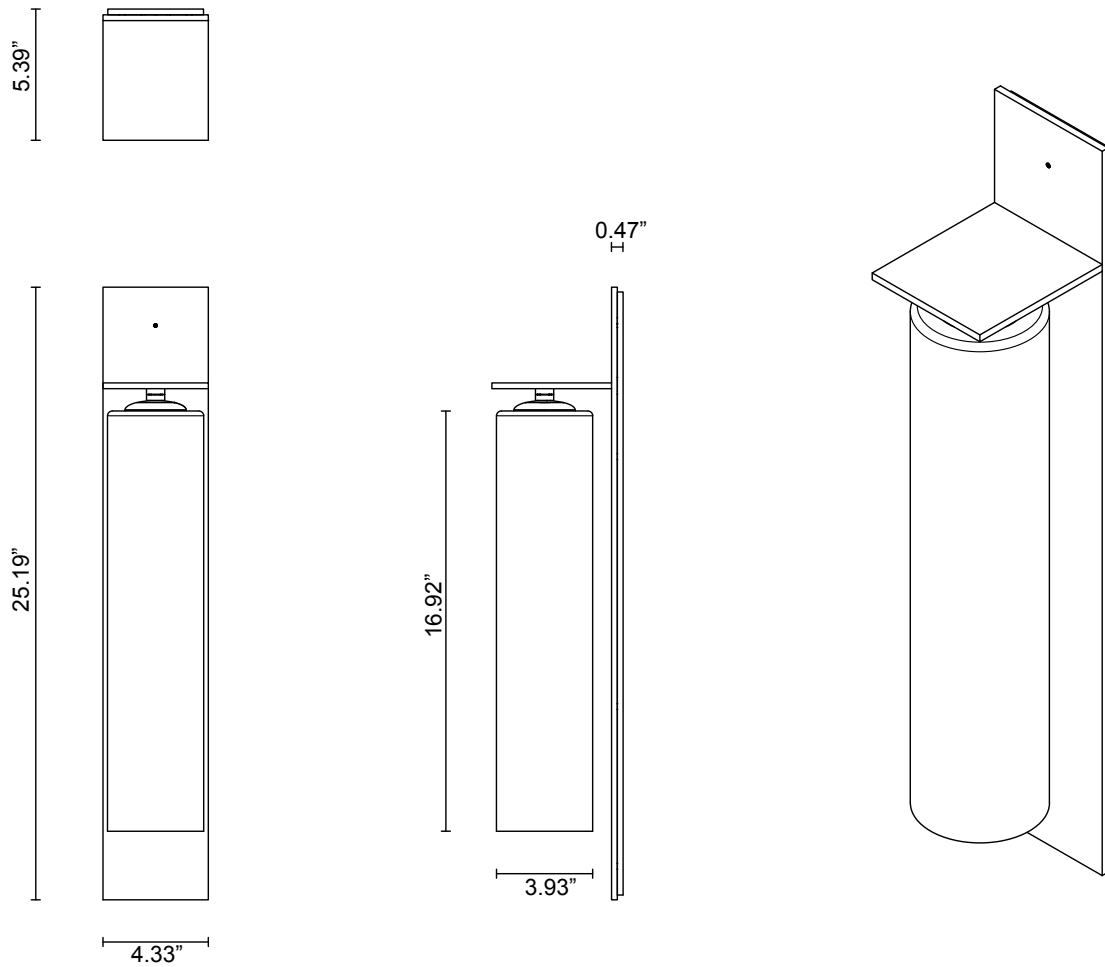

ECLIPSE COLLECTION

TALL WALL SCONCE

ARTICOLOSTUDIOS.COM

23V3

ABOUT ECLIPSE

Referencing a design language of earlier decades, Eclipse resonates with timeless contemporary clarity.

LEAD TIME

8 - 10 weeks

LIGHT SOURCE

12V 6W Constant Current LED Board,
500mA
2700K warm white
400 lumens
Dimmable

INSTALLATION

Supplied with external driver and
mounting plate to fit 4.0 square Jbox

WEIGHT

11 lb

CERTIFICATION STANDARD

UL

WARRANTY

3 years

FITTING FINISHES

Anodised Black

Custom finishes available by request

SHADE COLOURS

2/3 Smoke Frost
2/3 Grey Frost
2/3 White & Clear
Drunken Emerald