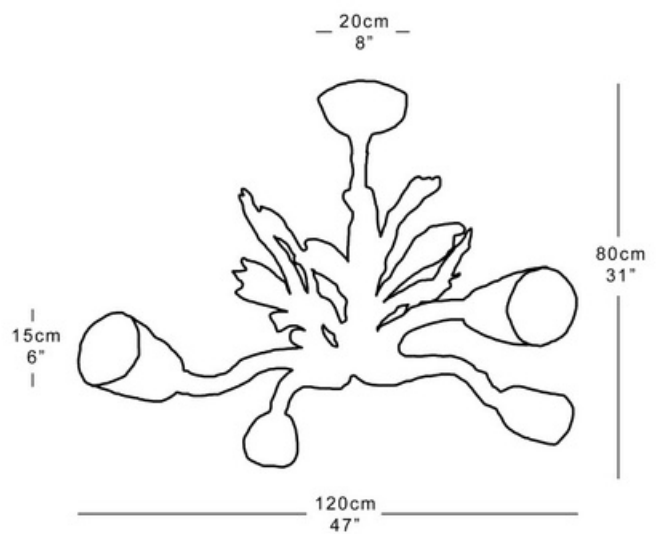

Shown in Plaster White with shades highlighted in Gold Leaf.

Dimensions

Height 80cm 31"
Width 120cm 47"
Depth 120cm 47"
Weight 23kg 50lbs

Finishes

Plaster White with shades highlighted in Gold Leaf

Materials

Hand sculpted Jesmonite

Dimming

Yes

Lamping

4x E12 LED Max 7W golf ball 120V

Unique sculpture individually hand crafted.

Handmade in England

MARTIN HUXFORD

CEILING FITTING