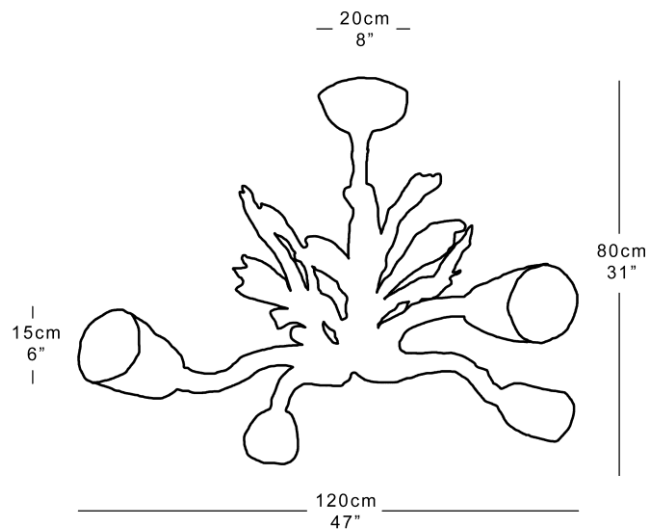

Shown in Plaster White.

Dimensions

Height 80cm 31"
Width 120cm 47"
Depth 120cm 47"
Weight 23kg 50lbs

Finishes

Plaster White with shades highlighted in Gold Leaf

Materials

Hand sculpted Jesmonite

Dimming

Yes

Lamping

4x E12 LED Max 7W 120V

Unique sculpture individually hand crafted.

Handmade in England

MARTIN HUXFORD

ARBOUR CHANDELIER
Ceiling Fixing