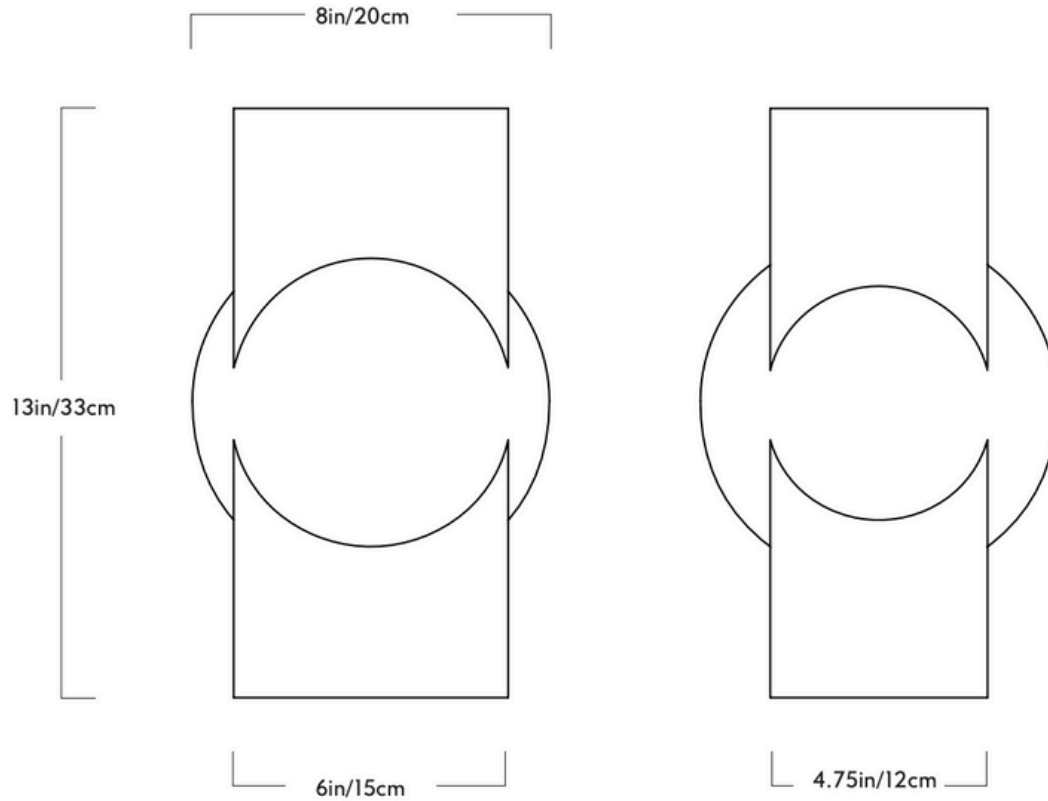

GARDE

Atlas

Table Lamp 02

Series

Atlas

Product

Table Lamp 02

Dimensions

H 13in/33cm x W 8in/20cm x D
8in/20cm

Weight

5.5lb/2.5kg

Materials

Brass, glass

Finishes

Polished brass, matte black

Cord

7 feet/213 cm with integrated dimmer
switch

Certifications

ETL (120V, US/Canada)
CE, CB (240V)

100-240 Illumination

USB 2.0 Cord

Universal Wall Plug Power Supply

Interchangeable AC Blades, Global Use

Integrated LED