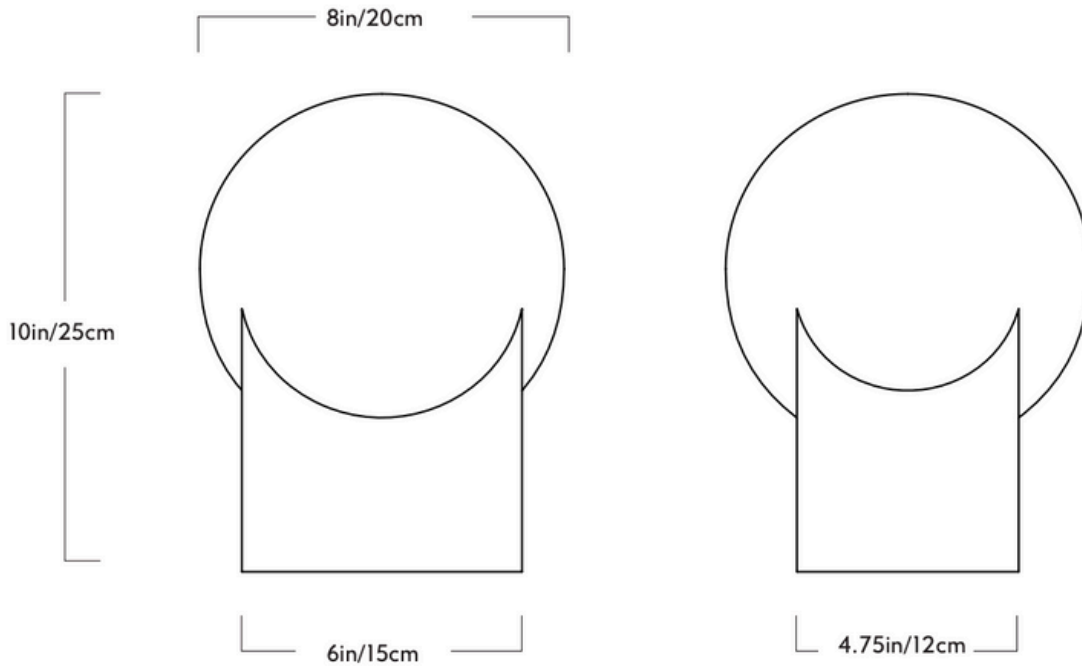

GARDE

Atlas

Table Lamp 01

Series
Atlas

Product
Table Lamp 01

Dimensions
H 10in/25cm x W 8in/20cm x D
8in/20cm

Weight
3.8lb/1.7kg

Materials
Brass, Glass

Finishes
Polished brass, matte black

Cord
7 feet/213 cm with integrated dimmer
switch

Certifications
ETL (120V, US/Canada)
CE, CB (240V)

100-240 Illumination
USB 2.0 Cord
Universal Wall Plug Power Supply
Interchangeable AC Blades, Global Use
Integrated LED
Wattage: 10 Watts
Lumen: 400 Lumen est.
Color Temperature: 2700K
Bulb Lifetime: 50,000 Hours est.
Dimming: Integrated Cord Dimmer