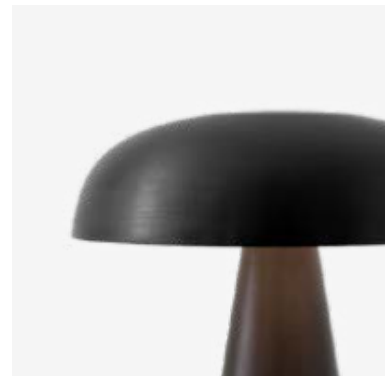

GARDE

FINISH OPTIONS

Bronzed

Brass

Black

Stone Blue

Red Brown

Aluminium