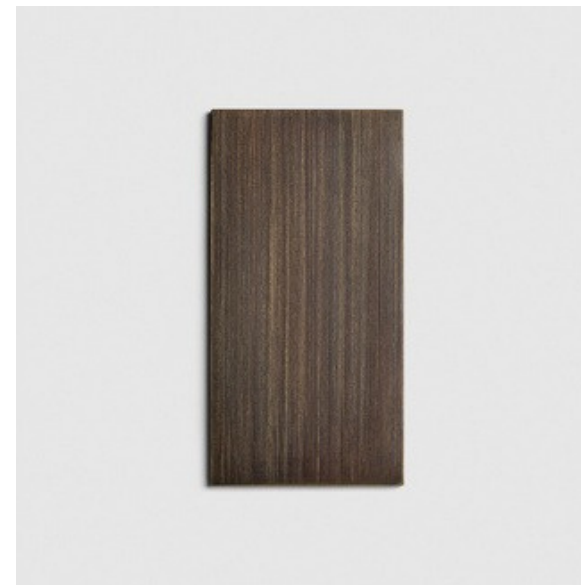

# GARDE

LUTECA MATERIALS + FINISHES

Powder Coated Frame  
Matte Black

Blackened Bronze  
Brushed Finish