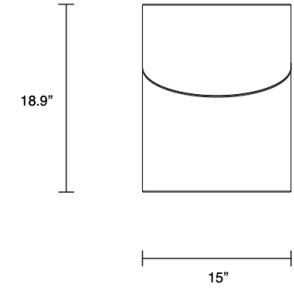

26.5LB

LEATHER & BRONZE

Latte

Camel

Olive

Burgundy

28.5LB

VENEER & BRONZE