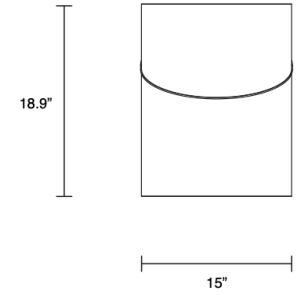

26.5LB

LEATHER & BRONZE

Latte

Camel

Olive

Burgundy

28.5LB

VENEER & BRONZE