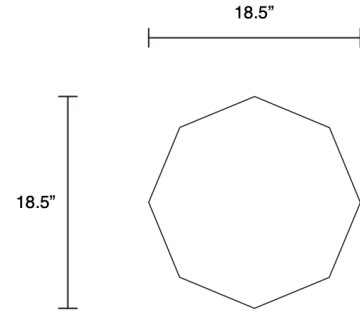

BURNISHED BRASS 40LB