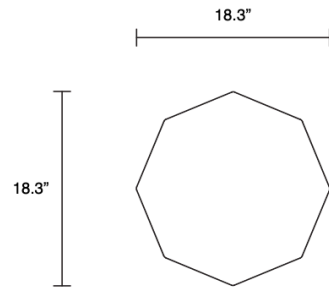

LEATHER 33LB

Latte

Camel

Olive

Burgundy