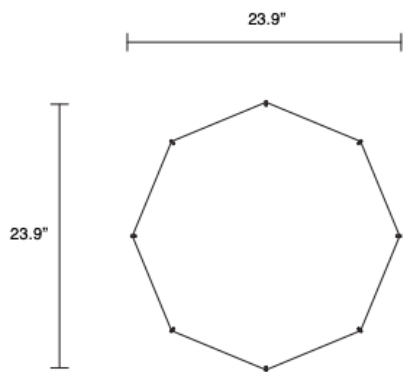

VENEER 50.5LB