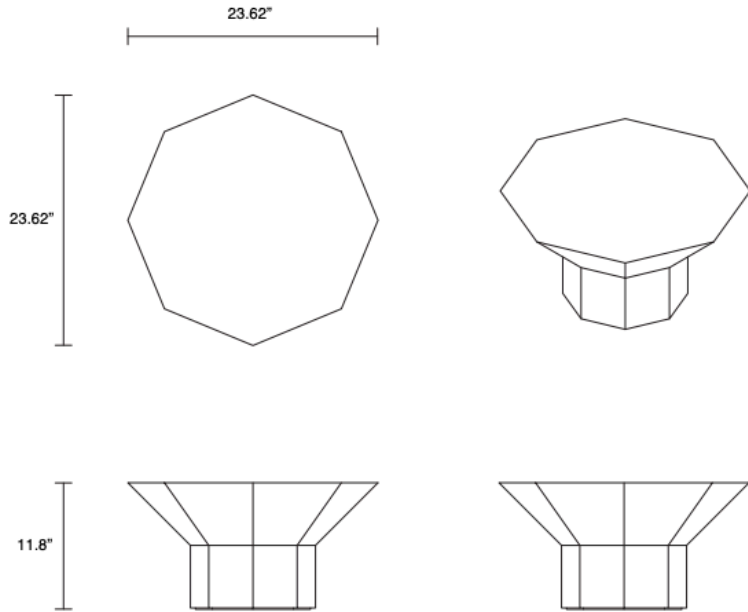

Mimosa

Spinifex

VENEER 50.5LB

STRAW MARQUETRY 26.5LB

Fog

Storm