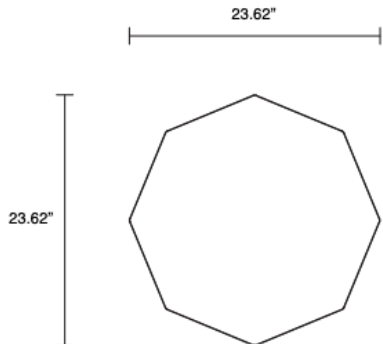

BURNISHED BRASS 55LB

Burnished Brass

44LB

Latte

Camel

Olive

Burgundy

LEATHER