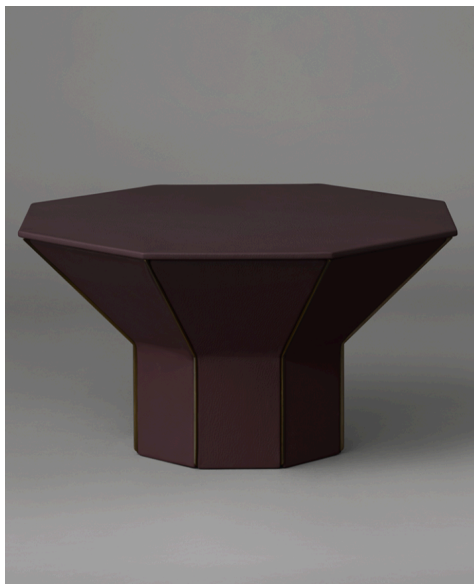

BURNISHED BRASS 55LB

Burnished Brass

44LB

Latte

Camel

Olive

Burgundy

LEATHER

Mimosa

Spinifex

VENEER 50.5LB

STRAW MARQUETRY 26.5LB

Fog

Storm