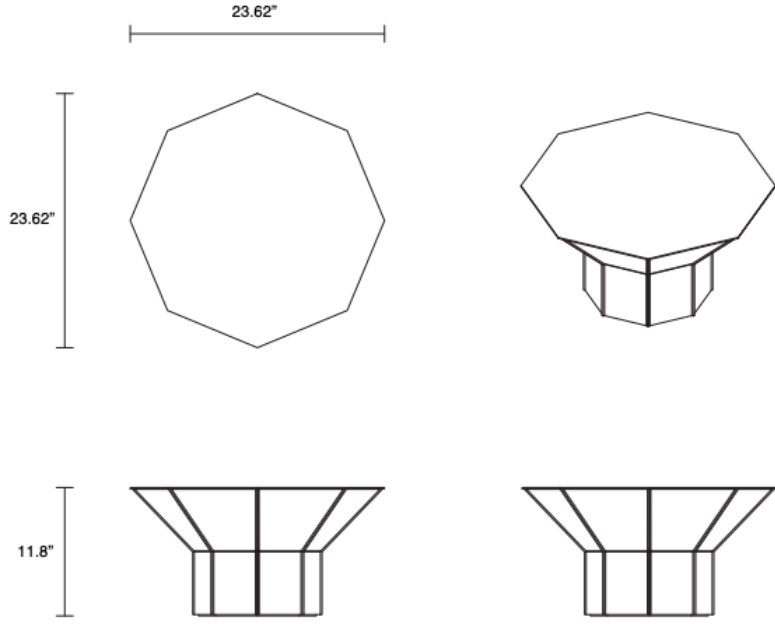

BURNISHED BRASS 55LB

Burnished Brass

44LB

Latte

Camel

Olive

Burgundy

LEATHER