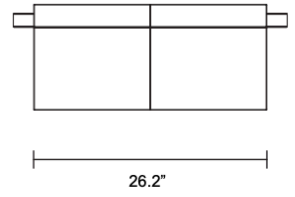

LEATHER TOP 55LB

Wenge Veneer

Latte

Camel

Olive

Burgundy

SIDE TABLE TRAY

Wenge Veneer