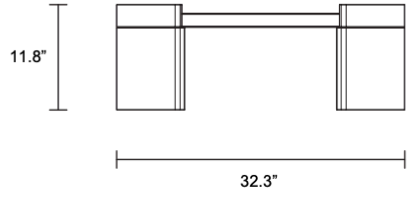

LEATHER TOP 55LB

Wenge Veneer

Latte

Camel

Olive

Burgundy

SIDE TABLE TRAY

Wenge Veneer