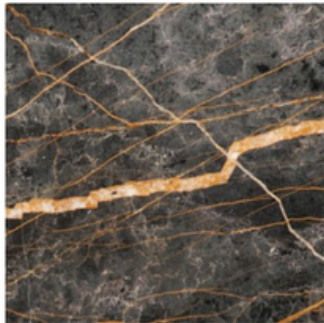

Rosso Levanto

Saint Laurent

Beige roman travertine unfilled

Calacatta Oro

EP.045.005.B
brushed spruce / matt

ORG.517.005.B.HY
brushed grey elm / oiled matt