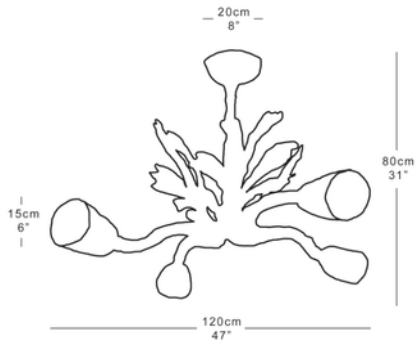

Dimensions

Height 80cm 31"
Width 120cm 47"
Depth 120cm 47"
Weight 23kg 50lbs

Finishes

Plaster White with shades highlighted in Gold Leaf

Materials

Hand sculpted Jesmonite

Dimming

Yes

Lamping

4x E12 LED Max 7W golf ball 120V

Unique sculpture individually hand crafted.

Handmade in England

GARDE

CEILING FITTING