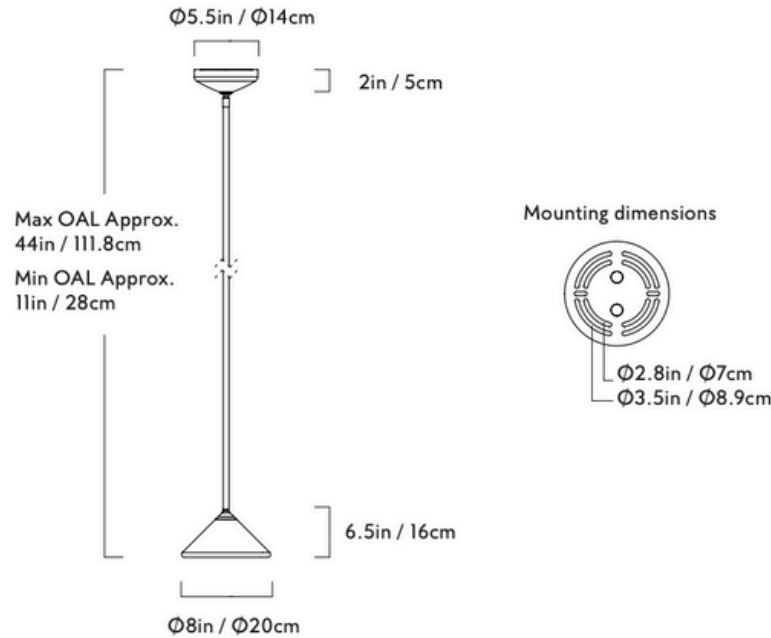

GARDE

Apollo

Pendant - Stemmed

Series

Apollo

Product

Pendant - Stemmed

Dimensions

Ø8in / Ø20cm x H 44in / 111.8cm

Weight

4.6lb / 2.1kg

Shipping Dimensions

L 55in / 140cm x W 19in / 48cm x H 11in / 28cm

Shipping Weight

34lb / 15kg

Materials

Brass, Steel, Glass, White Oak

Finishes/Colors

Matte black metal / Brushed brass detail,
Matte ivory metal / Brushed brass detail

Suspension

1/2-inch diameter stems in matching metal finish. 35in length included. 72in length available for additional cost. Stems length can be adjusted on site.

Canopy

Ø5.5in / Ø14cm x H 2in / 5cm solid white-oak. Available in 2 coordinating finishes: Oxidized oak for Matte black and Brushed brass metal fixtures, Whitewashed oak for Matte ivory metal fixtures.