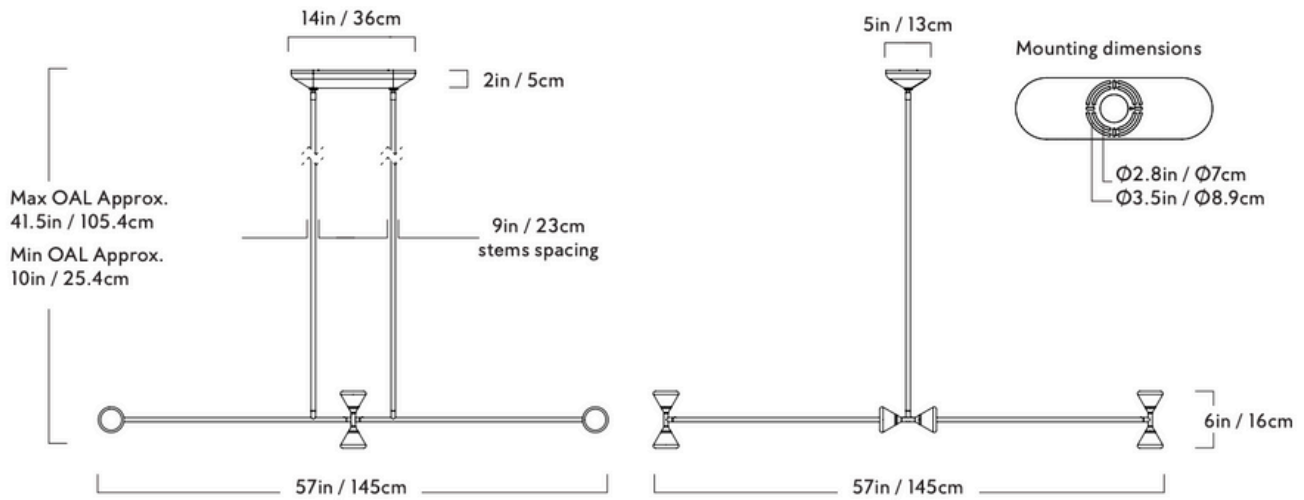

GARDE

Apollo

Series
Apollo

Product
Chandelier - 8 Lights

Dimensions
L 57in / 145cm x W 57in / 145cm x
H 41.5in / 105.4cm

Weight
10.6lb / 4.8kg

Shipping Dimensions
L 51in / 129cm x W 51in / 129cm x
H 26in / 66cm

Shipping Weight
62lb / 28kg

Materials
Brass, Steel, Glass, White Oak

Chandelier - 8 Lights

Finishes/Colors
Matte black metal / Brushed brass detail,
Matte ivory metal / Brushed brass detail

Suspension
Two 1/2-inch diameter stems in match-
ing metal finish. 35in length included.
72in length available for additional cost.
Stems length can be adjusted on site.

Canopy
L 14in / 36cm x W 5in / 13cm x
H 2in / 5cm solid white-oak. Available
in 2 coordinating finishes: Oxidized oak
for Matte black and Brushed brass metal
fixtures, Whitewashed oak for Matte
ivory metal fixtures.

Ceiling Slope
0° - 10° mounting slope.
Up to 90° variable hang-straight
available upon request.

Certifications
UL/cUL (120V)
CE (240V)

120V Illumination

Integrated LED
Wattage: 45 W
Lumens: 2,800 Lumens est.
Color Temperature: 2700 K, 90+ CRI
LED Lifetime: 50,000 Hours est.
Dimming: Triac, ELV or 0-10V