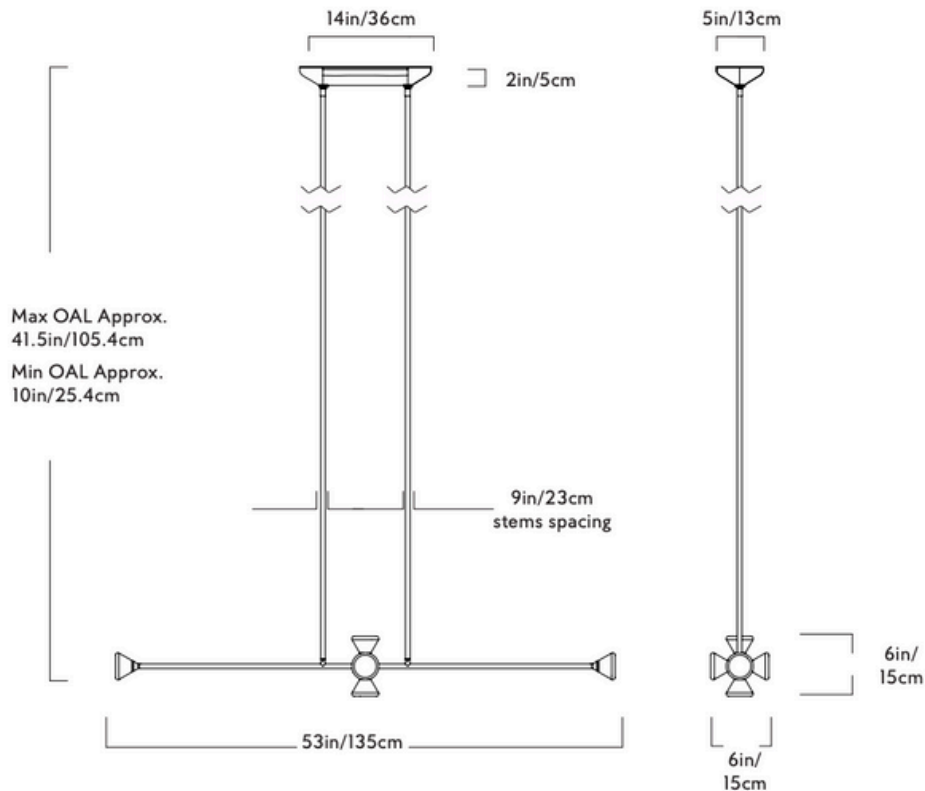

GARDE

Apollo

Chandelier - 6 Lights

Series

Apollo

Product

Chandelier - 6 Lights

Dimensions

L 53in/135cm x W 6in/15cm x
H 41.5in / 105.4cm

Shipping Dimensions

L 63in/160cm x W 19in/48cm x
H 15in/38cm

Weight

8.5lb/3.8kg

Materials

Brass, Aluminum, Glass, White Oak

Finishes/Colors

Matte black metal / Brushed brass detail,
Matte ivory metal / Brushed brass detail

Suspension

Two 1/2-inch diameter stems in matching metal finish. 35in length included. 72in length available for additional cost. Stems length can be adjusted on site.

Canopy

L 14in/36cm x W 5in/13cm x H 2in/5cm solid white-oak. Available in 2 coordinating finishes: Oxidized oak for Matte black and Brushed brass metal fixtures. Whitewashed oak for Matte ivory metal fixtures.

Ceiling Slope

0° - 10° mounting slope.
Up to 90° variable hang-straight available upon request.

Certifications

UL/cUL (120V)
CE (240V)

120/277V Illumination

Integrated LED
Wattage: 30W
Lumens: 2,100 Lumens est.
Color Temperature: 2700 K, 90+ CRI
LED Lifetime: 50,000 Hours est.
Dimming: 120V - TRIAC, ELV, 0-10V
277V - 0-10V only

240V Illumination

Integrated LED
Wattage: 30W
Lumens: 2,100 Lumens est.
Color Temperature: 2700 K, 90+ CRI
LED Lifetime: 50,000 Hours est.
Dimming: 0-10V
(DALI dimming available upon request)

Driver location

Driver located in the canopy

Fixture Mounting

Designed to be mounted on standard 4in. Electrical Box.
Two #8-32 screws included.
Additional mounting hardware provided for 240V versions.