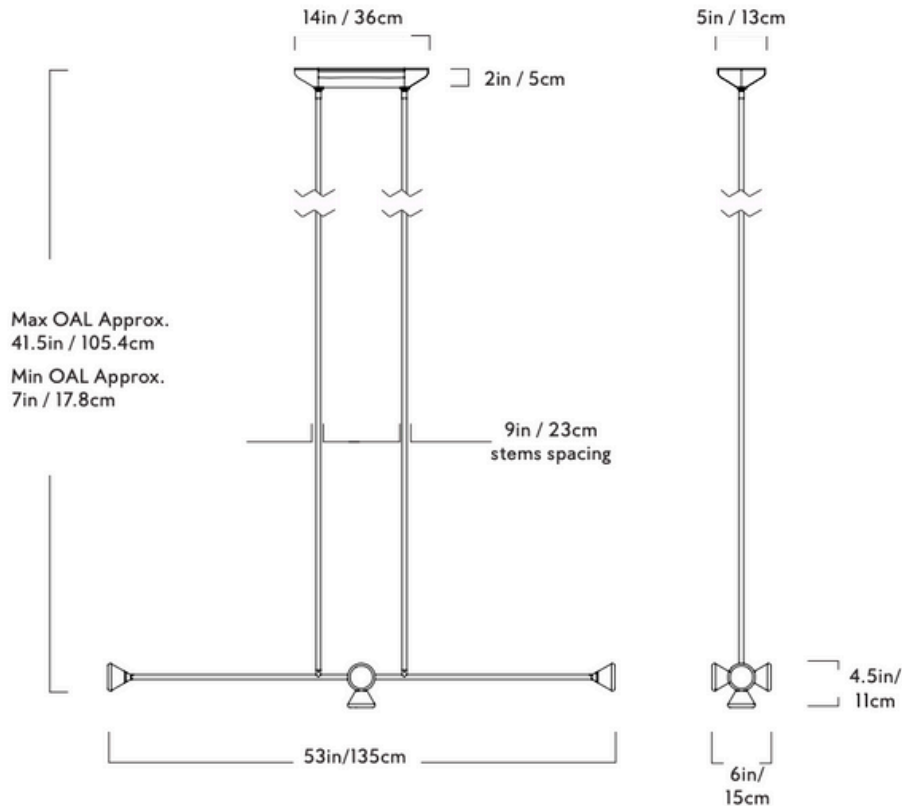

GARDE

Apollo

Chandelier - 5 Lights

Series

Apollo

Product

Chandelier - 5 Lights

Dimensions

L 53in/135cm x W 6in/15cm x
H 41.5in / 105.4cm

Shipping Dimensions

L 63in/160cm x W 19in/48cm x
H 15in/38cm

Weight

8lb/3.6kg

Materials

Brass, Aluminum, Glass, White Oak

Finishes/Colors

Matte black metal / Brushed brass detail,
Matte ivory metal / Brushed brass detail

Suspension

Two 1/2-inch diameter stems in matching metal finish. 35in length included. 72in length available for additional cost. Stems length can be adjusted on site.

Canopy

L 14in / 36cm x W 5in / 13cm x
H 2in / 5cm solid white-oak. Available in 2 coordinating finishes: Oxidized oak for Matte black and Brushed brass metal fixtures, Whitewashed oak for Matte ivory metal fixtures.

Ceiling Slope

0° - 10° mounting slope.
Up to 90° variable hang-straight available upon request.

Certifications

UL/cUL (120V)
CE (240V)

120V Illumination

Integrated LED
Wattage: 25W
Lumens: 1,750 Lumens est.
Color Temperature: 2700 K, 90+ CRI
LED Lifetime: 50,000 Hours est.
Dimming: Triac and ELV or 0-10V

240V Illumination

Integrated LED
Wattage: 25W
Lumens: 1,750 Lumens est.
Color Temperature: 2700 K, 90+ CRI
LED Lifetime: 50,000 Hours est.
Dimming: ELV or 0-10V

Driver Location

Driver located in the canopy

Fixture Mounting

Designed to be mounted on standard 4in. Electrical Box.
Two #8-32 screws included.
Additional mounting hardware provided for 240V versions.