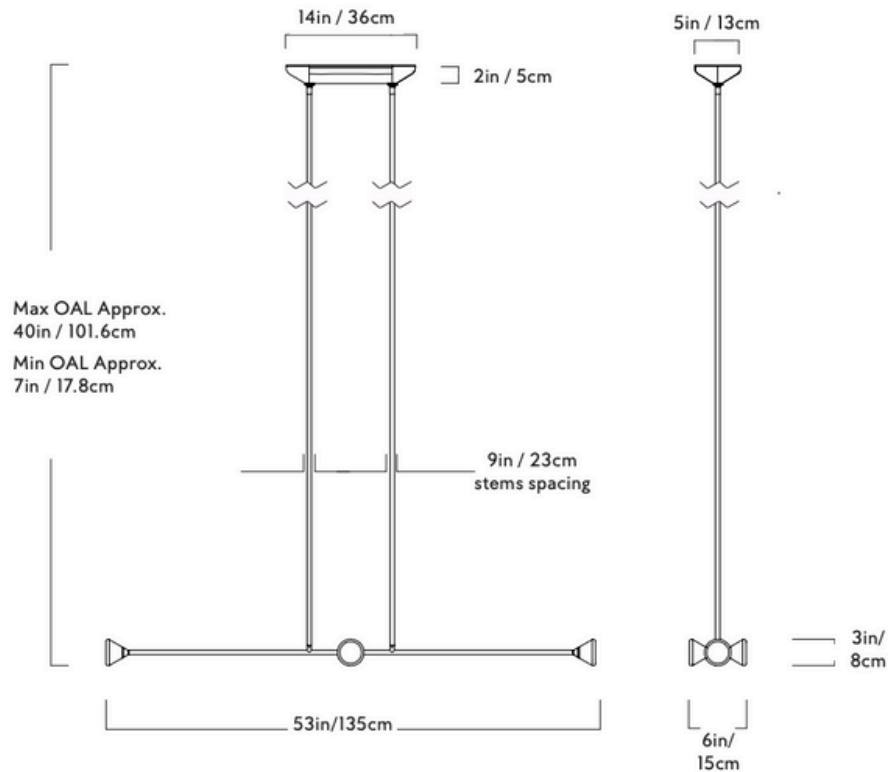

GARDE

Apollo

Chandelier - 4 Lights

Series

Apollo

Product

Chandelier - 4 Lights

Dimensions

L 53in/135cm x W 6in/15cm x
H 40in / 101.6cm

Shipping Dimensions

L 63in/160cm x W 19in/48cm x
H 15in/38cm

Weight

8lb/3.6kg

Materials

Brass, Aluminum, Glass, White Oak

Finishes/Colors

Matte black metal / Brushed brass detail,
Matte ivory metal / Brushed brass detail

Suspension

Two 1/2-inch diameter stems in matching metal finish. 35in length included. 72in length available for additional cost. Stems length can be adjusted on site.

Canopy

L 14in / 36cm x W 5in / 13cm x
H 2in / 5cm solid white-oak. Available in 2 coordinating finishes: Oxidized oak for Matte black and Brushed brass metal fixtures, Whitewashed oak for Matte ivory metal fixtures.

Ceiling Slope

0° - 10° mounting slope.
Up to 90° variable hang-straight available upon request.

Certifications

UL/cUL (120V)
CE (240V)

120V Illumination

Integrated LED
Wattage: 20W
Lumens: 1,400 Lumens est.
Color Temperature: 2700 K, 90+ CRI
LED Lifetime: 50,000 Hours est.
Dimming: Triac and ELV or 0-10V

240V Illumination

Integrated LED
Wattage: 20W
Lumens: 1,400 Lumens est.
Color Temperature: 2700 K, 90+ CRI
LED Lifetime: 50,000 Hours est.
Dimming: ELV or 0-10V

Driver location

Driver located in the canopy

Fixture Mounting

Designed to be mounted on standard 4in. Electrical Box.
Two #8-32 screws included.
Additional mounting hardware provided for 240V versions.