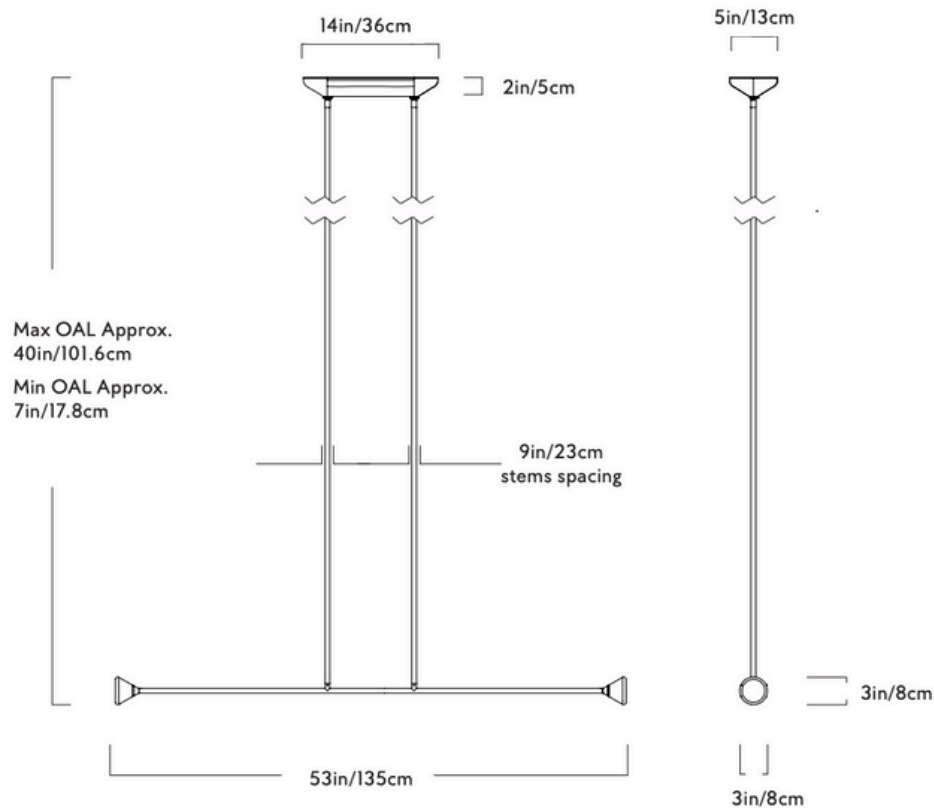

GARDE

Apollo

Chandelier - 2 Lights

Series

Apollo

Product

Chandelier - 2 Lights

Dimensions

L 53in/135cm x W 3in/8cm x
H 40in / 101.6cm

Shipping Dimensions

L 63in/160cm x W 19in/48cm x
H 15in/38cm

Weight

7.5lb/3.4kg

Materials

Brass, Aluminum, Glass, White Oak

Finishes/Colors

Matte black metal / Brushed brass detail,
Matte ivory metal / Brushed brass detail

Suspension

Two 1/2-inch diameter stems in matching metal finish. 35in length included. 72in length available for additional cost. Stems length can be adjusted on site.

Canopy

L 14in/36cm x W 5in/13cm x H 2in/5cm solid white-oak. Available in 2 coordinating finishes: Oxidized oak for Matte black and Brushed brass metal fixtures. Whitewashed oak for Matte ivory metal fixtures.

Ceiling Slope

0° - 10° mounting slope.
Up to 90° variable hang-straight available upon request.

Certifications

UL/cUL (120V)
CE (240V)

120/277V Illumination

Integrated LED
Wattage: 12W
Lumens: 700 Lumens est.
Color Temperature: 2700 K, 90+ CRI
LED Lifetime: 50,000 Hours est.
Dimming: 120V - TRIAC, ELV, 0-10V
277V - 0-10V only

240V Illumination

Integrated LED
Wattage: 12W
Lumens: 700 Lumens est.
Color Temperature: 2700 K, 90+ CRI
LED Lifetime: 50,000 Hours est.
Dimming: 0-10V
(DALI dimming available upon request)

Driver location

Driver located in the canopy

Fixture Mounting

Designed to be mounted on standard 4in. Electrical Box.
Two #8-32 screws included.
Additional mounting hardware provided for 240V versions.